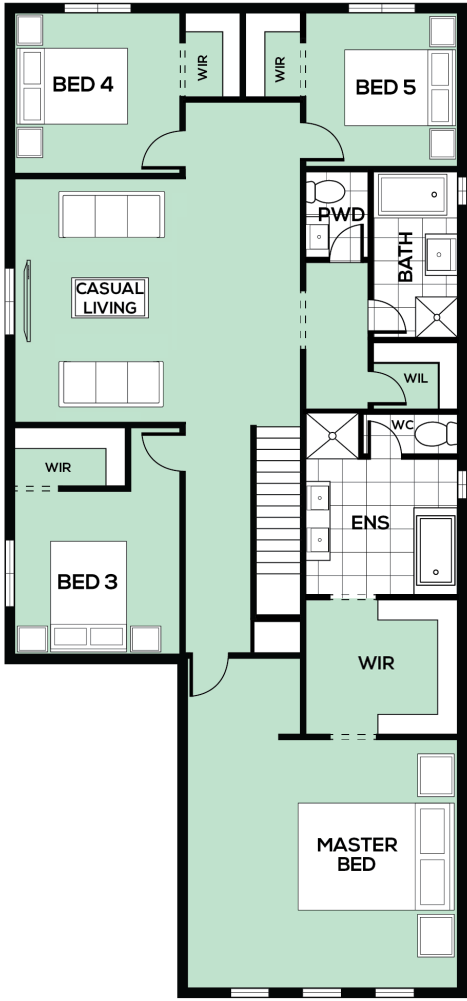

Belichick 465

 5
  3
  3
  2

DESIGNED TO SUIT **14M X 30M**

EXTERIOR WIDTH 12.14M

EXTERIOR LENGTH 22.52M

TOTAL HOUSE AREA 433M² / 46.56SQ

Family	5280 x 4480	Casual Living	5000 x 5400	Bed 5	3710 x 3600
Meals	5280 x 4480	Master Bed	6050 x 5500	Guest Bed	3400 x 3640
Living	4500 x 4080	Bed 3	3710 x 3600	Alfresco	6750 x 3120
Study	3700 x 2000	Bed 4	3400 x 3420		