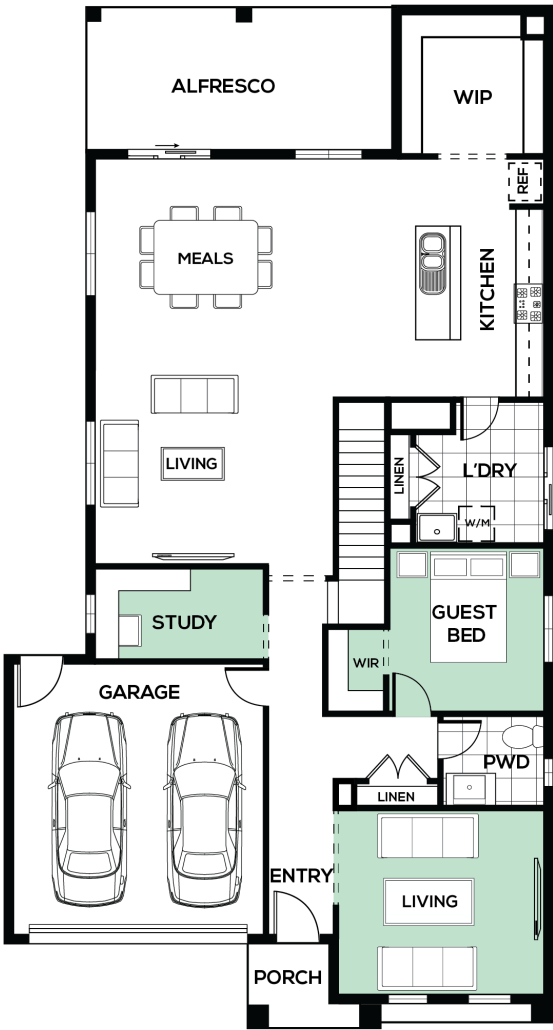

Belichick 465

 5
  3
  3
  2

DESIGNED TO SUIT **14M X 30M**

EXTERIOR WIDTH 12.14M

EXTERIOR LENGTH 22.52M

TOTAL HOUSE AREA 433M² / 46.56SQ

Family	5280 x 4480	Casual Living	5000 x 5400	Bed 5	3710 x 3600
Meals	5280 x 4480	Master Bed	6050 x 5500	Guest Bed	3400 x 3640
Living	4500 x 4080	Bed 3	3710 x 3600	Alfresco	6750 x 3120
Study	3700 x 2000	Bed 4	3400 x 3420		