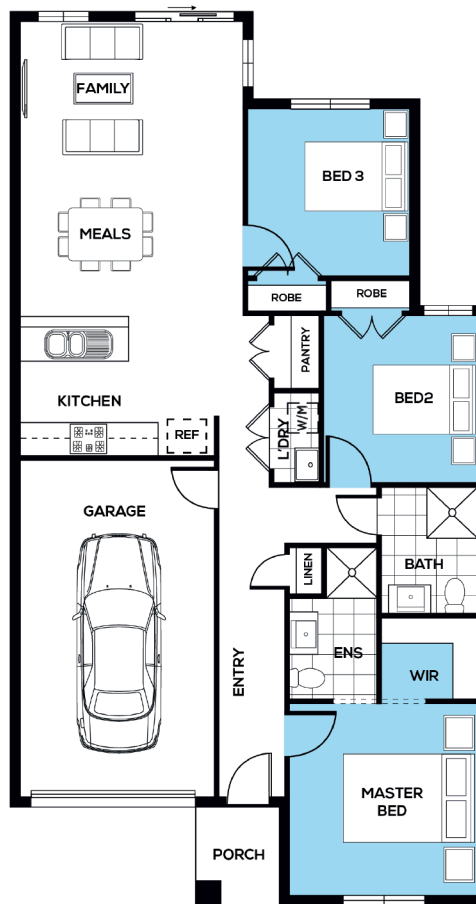

Cashmere 128

DESIGNED TO SUIT **8.5M X 21M**
 EXTERIOR WIDTH **8.5M**
 EXTERIOR LENGTH **16M**
 TOTAL HOUSE AREA **120M² / 12.85SQ**

Family	4030 x 2650	Master Bed	3340 x 3400	Bed 3	2900 x 3000
Meals	4030 x 2650	Bed 2	2750 x 3000		