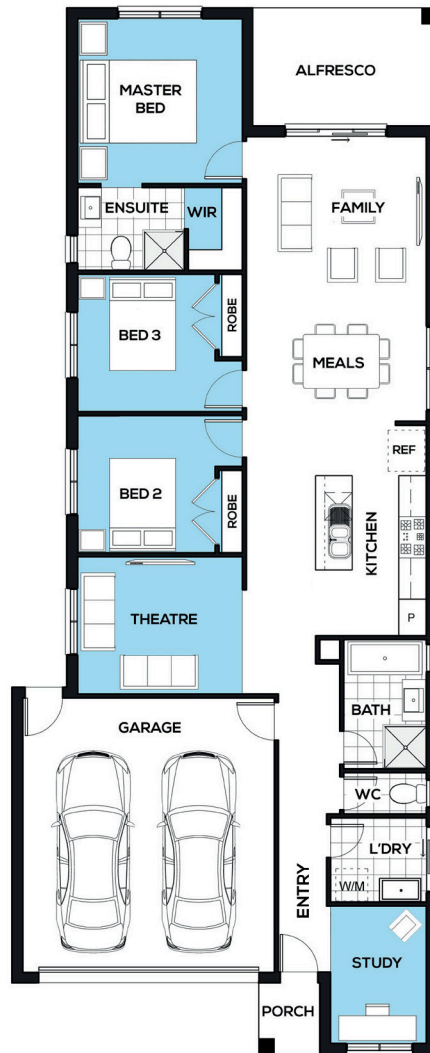

# Cashmere 201

DESIGNED TO SUIT **10.5M X 30M**  
 EXTERIOR WIDTH **9.30M**  
 EXTERIOR LENGTH **22.89M**  
 TOTAL HOUSE AREA **187M<sup>2</sup> / 20.12SQ**

Family	3900 x 3100	Study	2000 x 3000	Bed 3	3000 x 3000
Meals	3900 x 3100	Master Bed	3600 x 3600	Alfresco	4000 x 2600
Lounge	3600 x 3000	Bed 2	3000 x 3000		