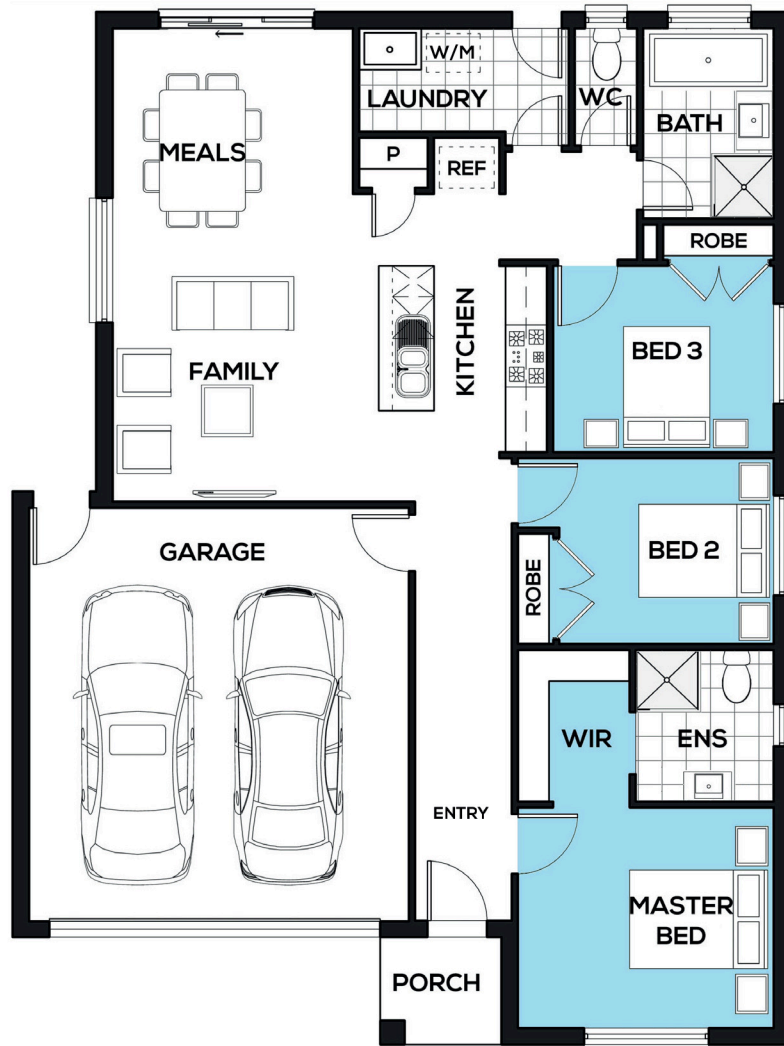

Clarence 164

DESIGNED TO SUIT

12.5M X 21M

EXTERIOR WIDTH

11.27M

EXTERIOR LENGTH

14.99M

TOTAL HOUSE AREA

153M² / 16.46SQ

Family	3900 x 3400	Master Bed	3700 x 3200	Bed 3	3100 x 2700
Meals	3100 x 3400	Bed 2	3100 x 2700		