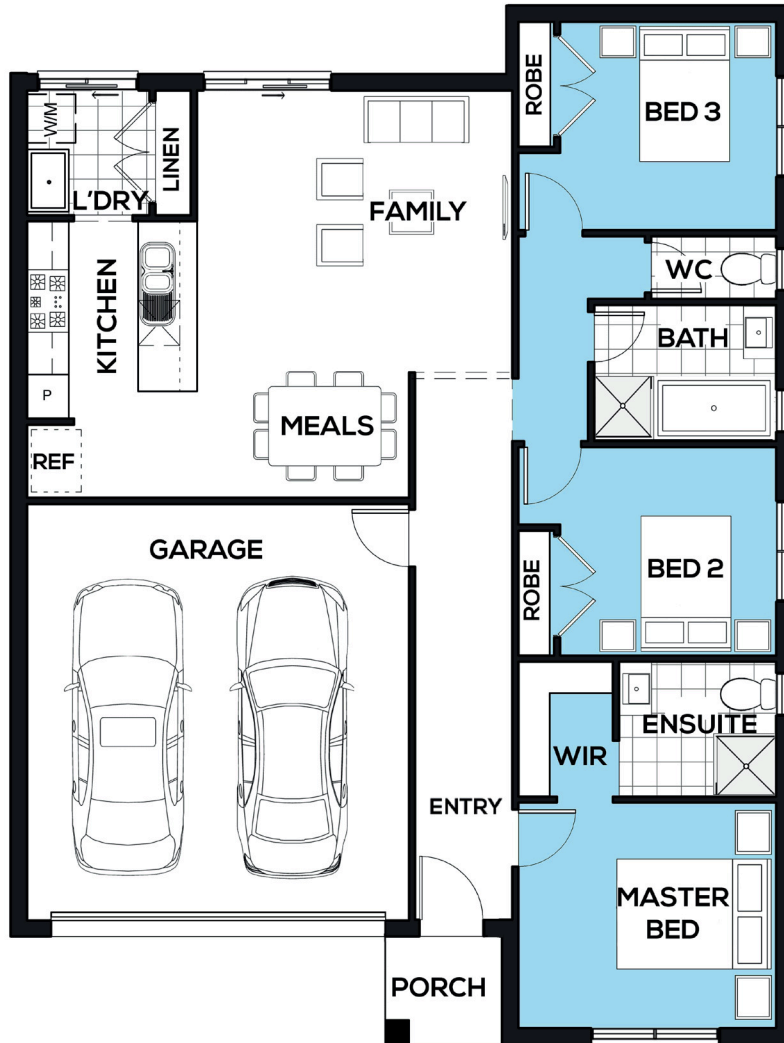

Accolade 166

 3
  2
  1
  2

DESIGNED TO SUIT 12.5M X 21M
EXTERIOR WIDTH 11.27M
EXTERIOR LENGTH 14.98M
TOTAL HOUSE AREA 155M² / 16.68SQ

Family	4500 x 2900	Master Bed	3700 x 3200	Bed 3	3100 x 3000
Meals	3000 x 2900	Bed 2	3100 x 3000		