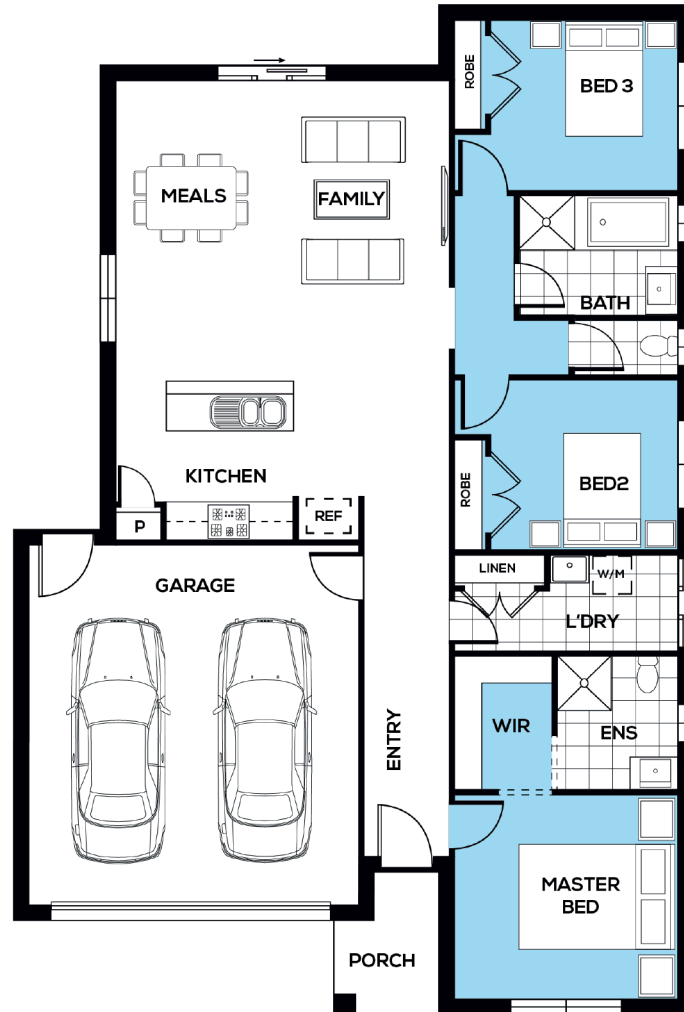

Hillcrest 174

 3
  2
  1
  2

DESIGNED TO SUIT

12.5M X 25M

EXTERIOR WIDTH

11.27M

EXTERIOR LENGTH

16.69M

TOTAL HOUSE AREA

161.66M² / 17.40SQ

Family	2850 x 5000	Master Bed	3710 x 3490	Bed 3	3110 x 2800
Meals	2850 x 5000	Bed 2	3110 x 2800		