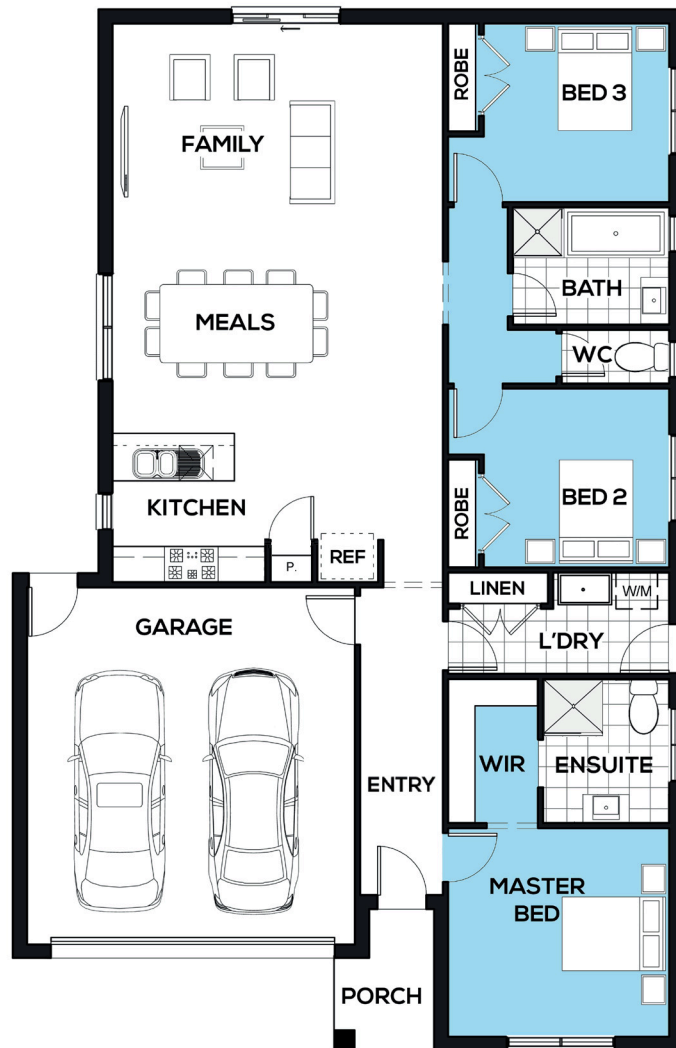

# Hillcrest 189

 3
  2
  1
  1

DESIGNED TO SUIT

12.5M X 25M

EXTERIOR WIDTH

11.27M

EXTERIOR LENGTH

17.51M

TOTAL HOUSE AREA

176M<sup>2</sup> / 18.94SQ

Family	5500 x 3400	Master Bed	3700 x 3500	Bed 3	3100 x 3000
Meals	5500 x 3400	Bed 2	3100 x 3000		