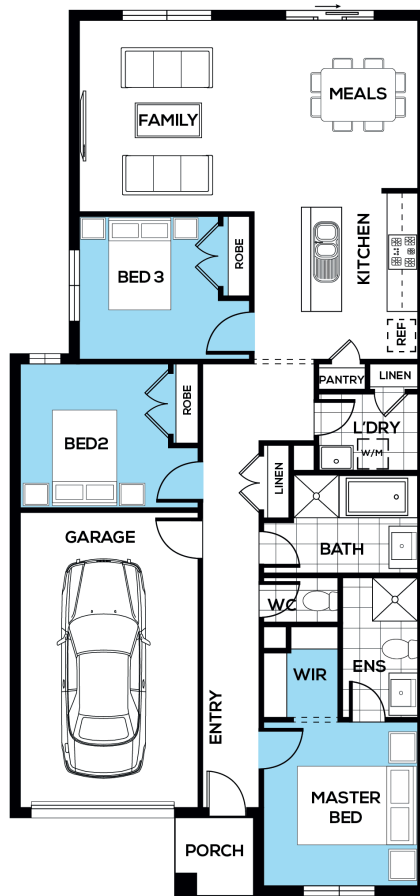

Cashmere 150

DESIGNED TO SUIT

8.5M X 25M

EXTERIOR WIDTH

8.5M

EXTERIOR LENGTH

18M

TOTAL HOUSE AREA

139.42M² / 15.01SQ

Family	3500 x 3870	Master Bed	3090 x 3300	Bed 3	2800 x 2900
Meals	3400 x 3350	Bed 2	3000 x 2900		