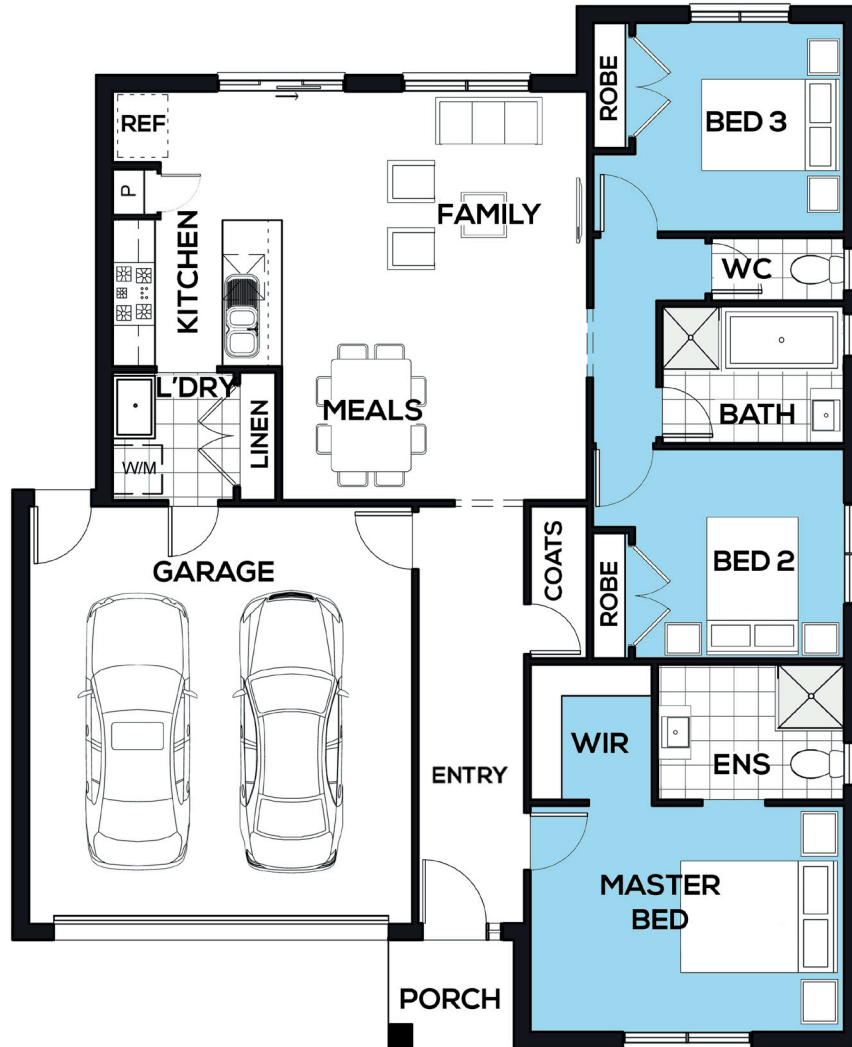

# Accolade 171

 3
  2
  2
  2

**DESIGNED TO SUIT** 14M X 21M  
**EXTERIOR WIDTH** 12.18M  
**EXTERIOR LENGTH** 14.98M  
**TOTAL HOUSE AREA** 159M<sup>2</sup> / 17.11SQ

Family	4200 x 3000	Master Bed	4500 x 3200	Bed 3	3000 x 3000
Meals	4200 x 3000	Bed 2	3000 x 3000		