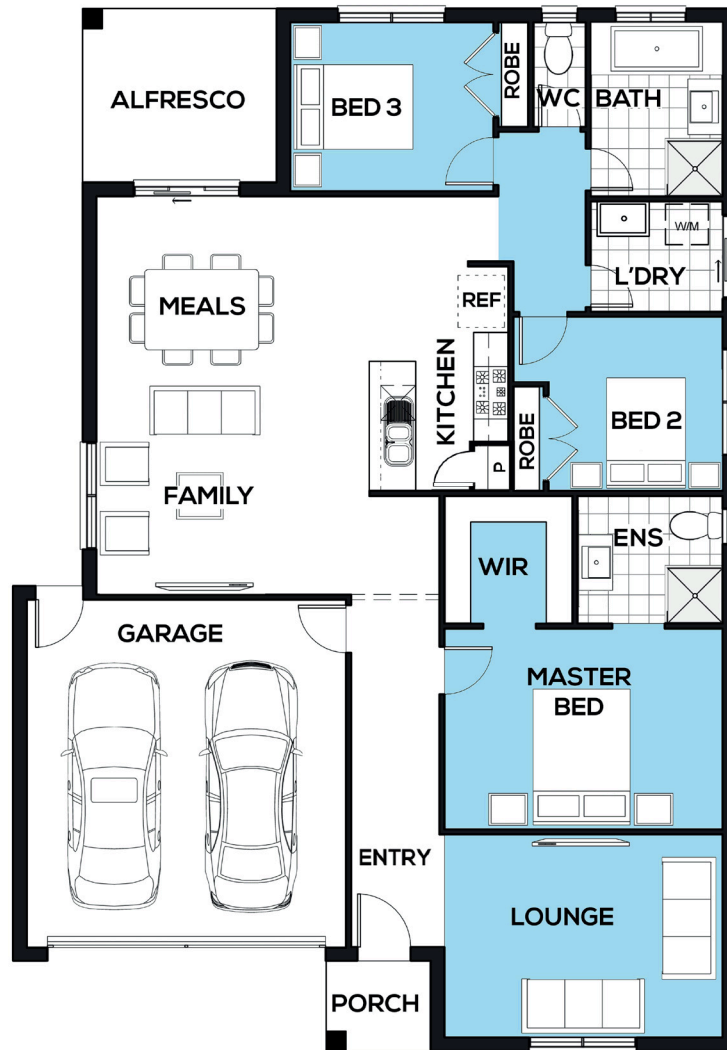

Clarence 220

 3
  2
  2
  2

DESIGNED TO SUIT

14M X 25M

EXTERIOR WIDTH

12.47M

EXTERIOR LENGTH

17.99M

TOTAL HOUSE AREA

205M² / 22.06SQ

| | | | | | |
|--------|-------------|------------|-------------|----------|-------------|
| Family | 4700 x 3400 | Master Bed | 4800 x 3500 | Alfresco | 3300 x 3000 |
| Meals | 4700 x 3400 | Bed 2 | 3500 x 3000 | | |
| Lounge | 4800 x 3500 | Bed 3 | 3000 x 3000 | | |