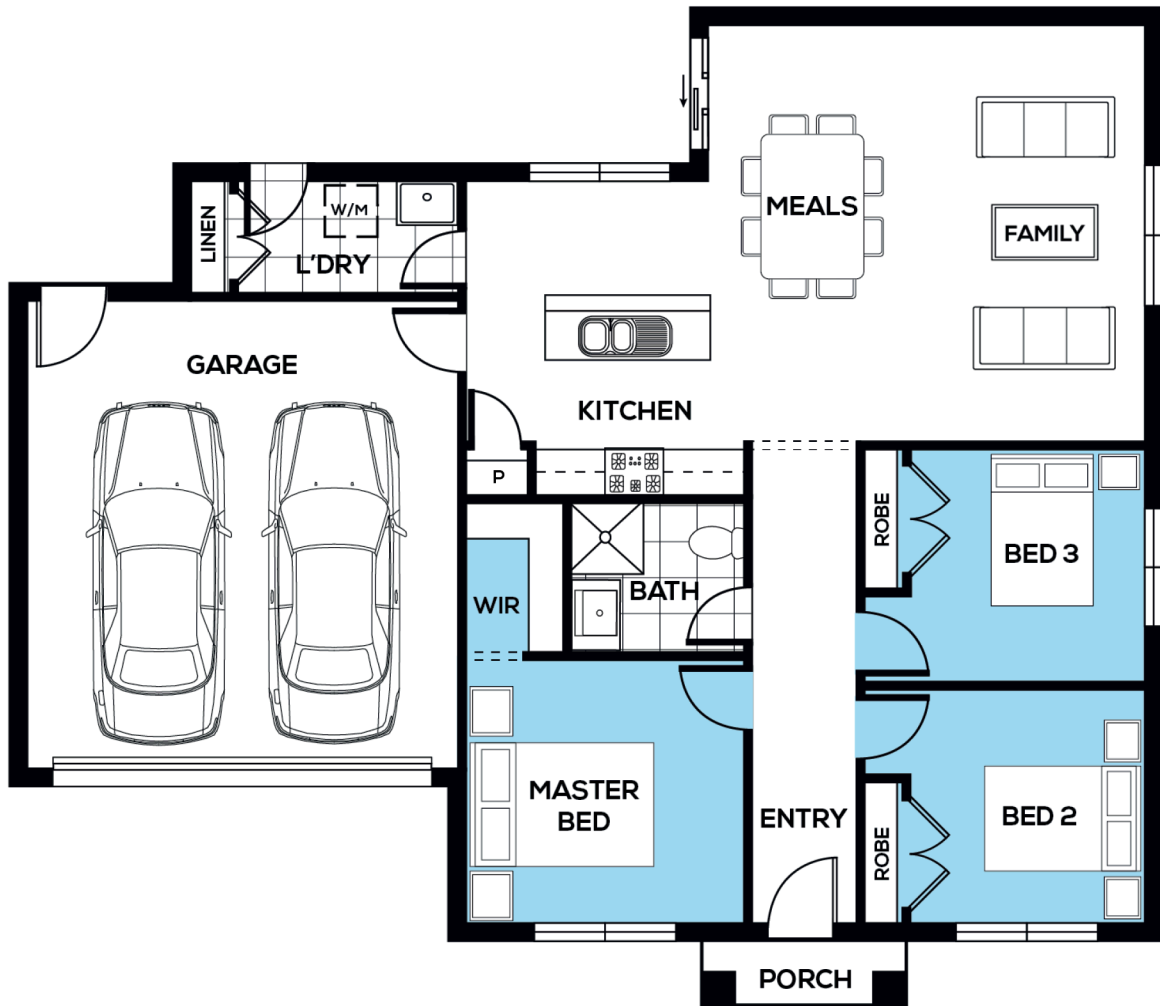

# Holden 159

 3
  1
  1
  2

**DESIGNED TO SUIT** 16M X 16M  
**EXTERIOR WIDTH** 14.80M  
**EXTERIOR LENGTH** 12.80M  
**TOTAL HOUSE AREA** 147.95M<sup>2</sup> / 15.93SQ

Family	2650 x 5340	Master Bed	3600 x 3300	Bed 3	3000 x 3000
Meals	2650 x 5340	Bed 2	3000 x 3000		