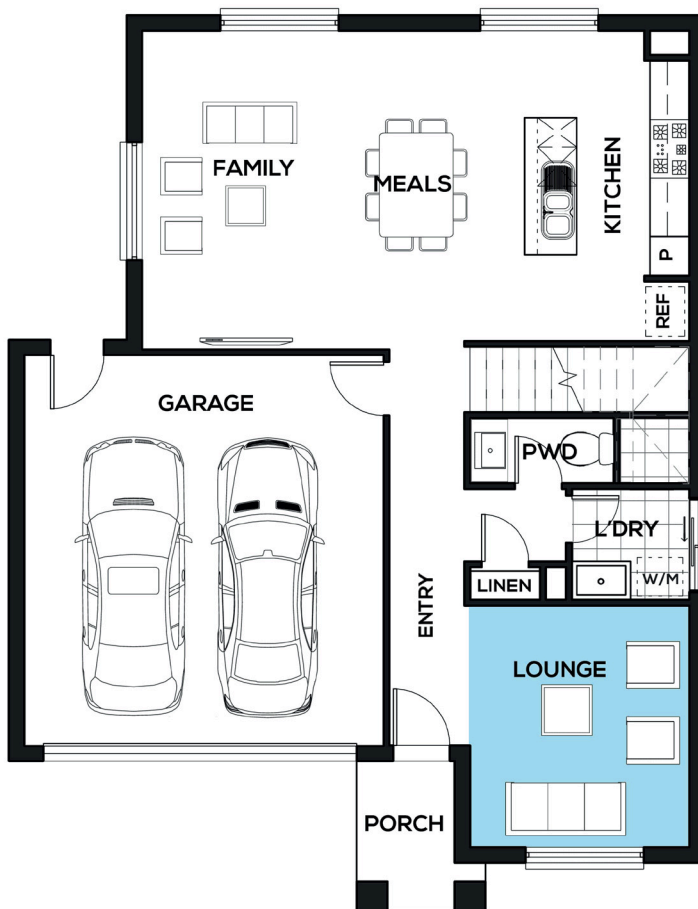

# Modena 220

 3
  2
  2
  2

DESIGNED TO SUIT

12.5M X 21M

EXTERIOR WIDTH

10.67M

EXTERIOR LENGTH

13.01M

TOTAL HOUSE AREA

217M<sup>2</sup> / 22.06SQ

Family	3100 x 4900	Lounge	3400 x 3700	Bed 2	3400 x 3000
Meals	3100 x 4800	Master Bed	3400 x 3200	Bed 3	3700 x 3000