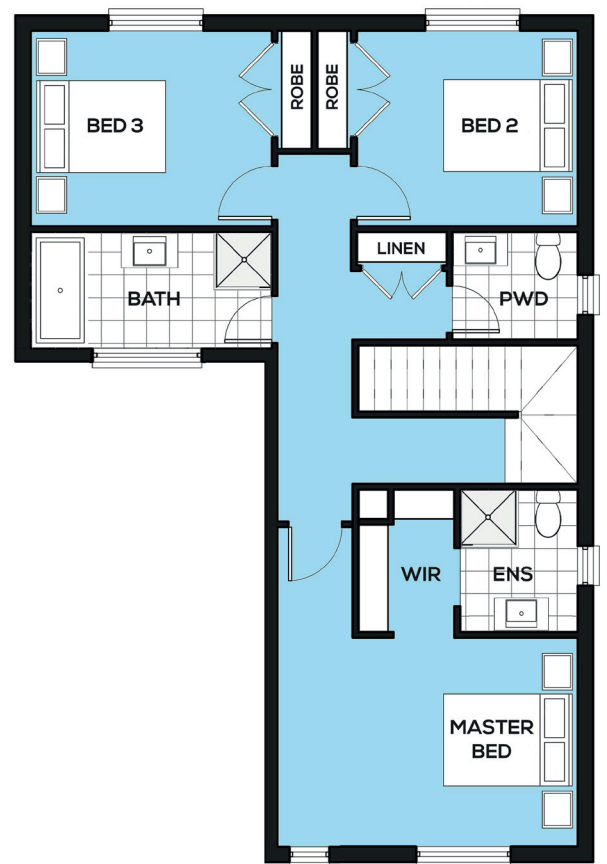

# Modena 220

 3
  2
  2
  2

DESIGNED TO SUIT

12.5M X 21M

EXTERIOR WIDTH

10.67M

EXTERIOR LENGTH

13.01M

TOTAL HOUSE AREA

217M<sup>2</sup> / 22.06SQ

Family	3100 x 4900	Lounge	3400 x 3700	Bed 2	3400 x 3000
Meals	3100 x 4800	Master Bed	3400 x 3200	Bed 3	3700 x 3000