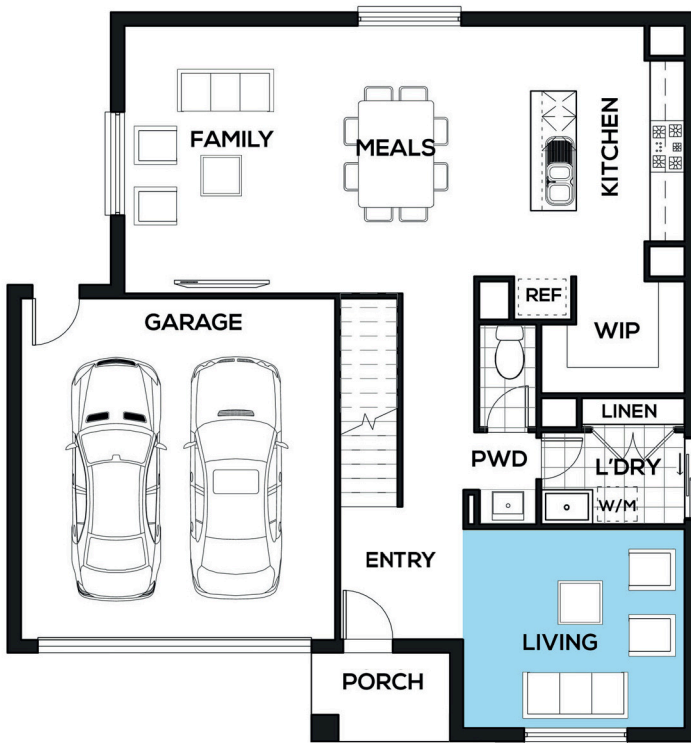

Lumina 260

DESIGNED TO SUIT **14M X 21M**
 EXTERIOR WIDTH **12.11M**
 EXTERIOR LENGTH **12.81M**
 TOTAL HOUSE AREA **294M² / 26.04SQ**

Family	3500 x 4700	Master Bed	4400 x 3800	Bed 4	3100 x 2700
Meals	3500 x 4700	Bed 2	3000 x 3200		
Lounge	3600 x 3500	Bed 3	3000 x 3200		