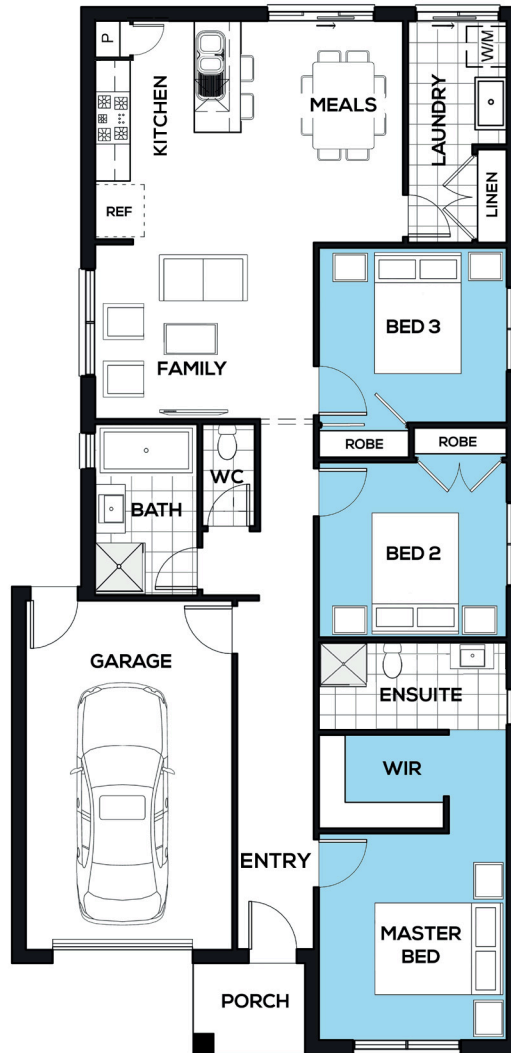

Meadow 151

DESIGNED TO SUIT **10M X 25M**
 EXTERIOR WIDTH 8.79M
 EXTERIOR LENGTH 17.99M
 TOTAL HOUSE AREA 141M² / 15.17SQ

Family	3700 x 3600	Master Bed	3200 x 3500	Bed 3	3200 x 3000
Meals	2800 x 3800	Bed 2	3200 x 3000		