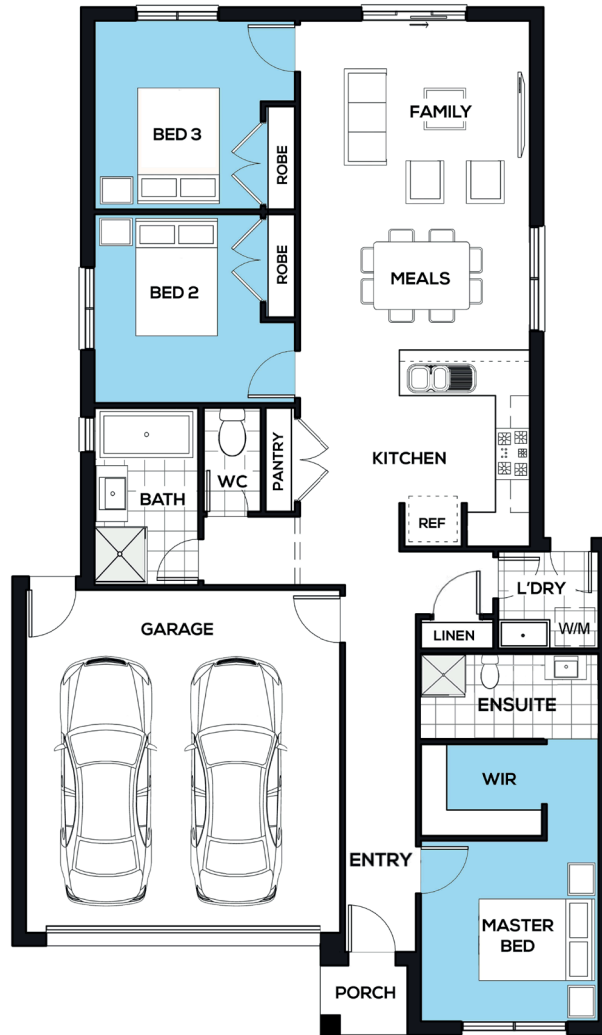

Lilac 168

DESIGNED TO SUIT **10.5M X 25M**
 EXTERIOR WIDTH **10.50M**
 EXTERIOR LENGTH **18.00M**
 TOTAL HOUSE AREA **157M² / 16.89SQ**

Family	4000 x 2900	Master Bed	3100 x 3200	Bed 3	2900 x 3300
Meals	4000 x 2900	Bed 2	2900 x 3300		