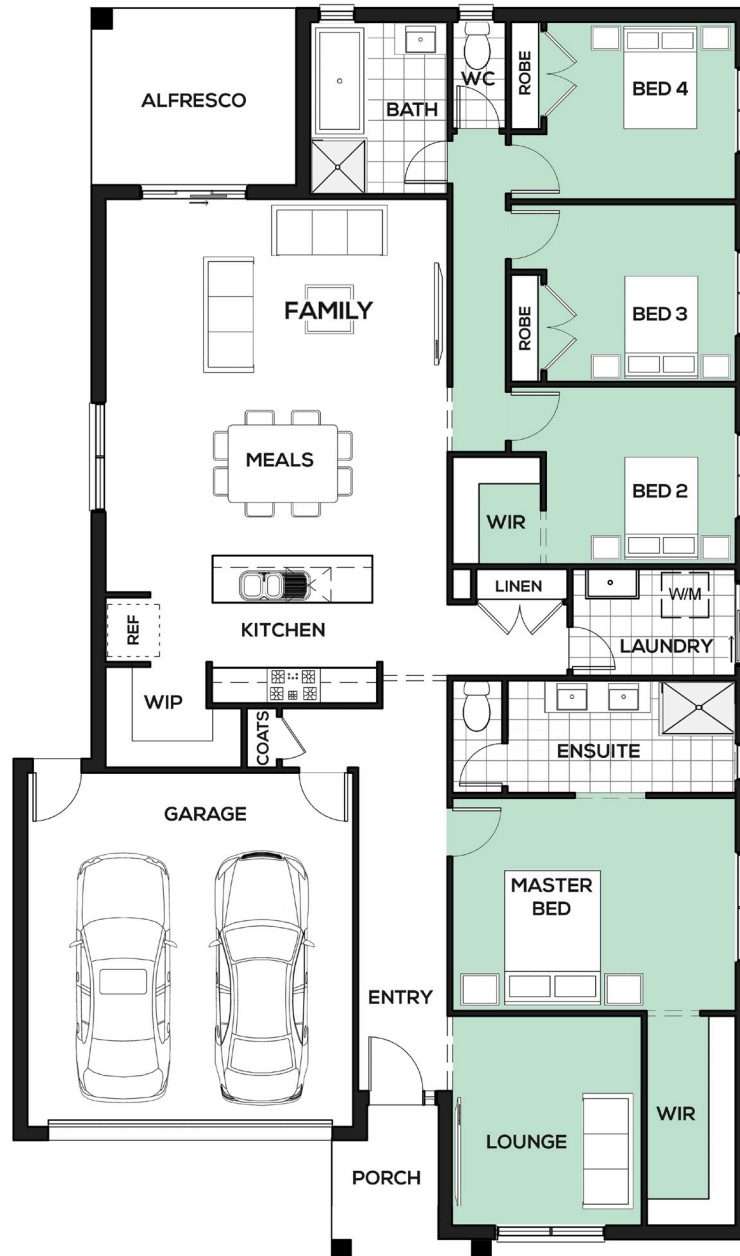

Parkview 250

DESIGNED TO SUIT

14M X 28M

EXTERIOR WIDTH

12.47M

EXTERIOR LENGTH

20.87M

TOTAL HOUSE AREA

233M² / 25.07SQ

Family	5800 x 3300	Master Bed	4800 x 3600	Bed 4	3200 x 3000
Meals	5800 x 3300	Bed 2	3200 x 3000	Alfresco	3500 x 3000
Lounge	3200 x 3500	Bed 3	3200 x 3000		