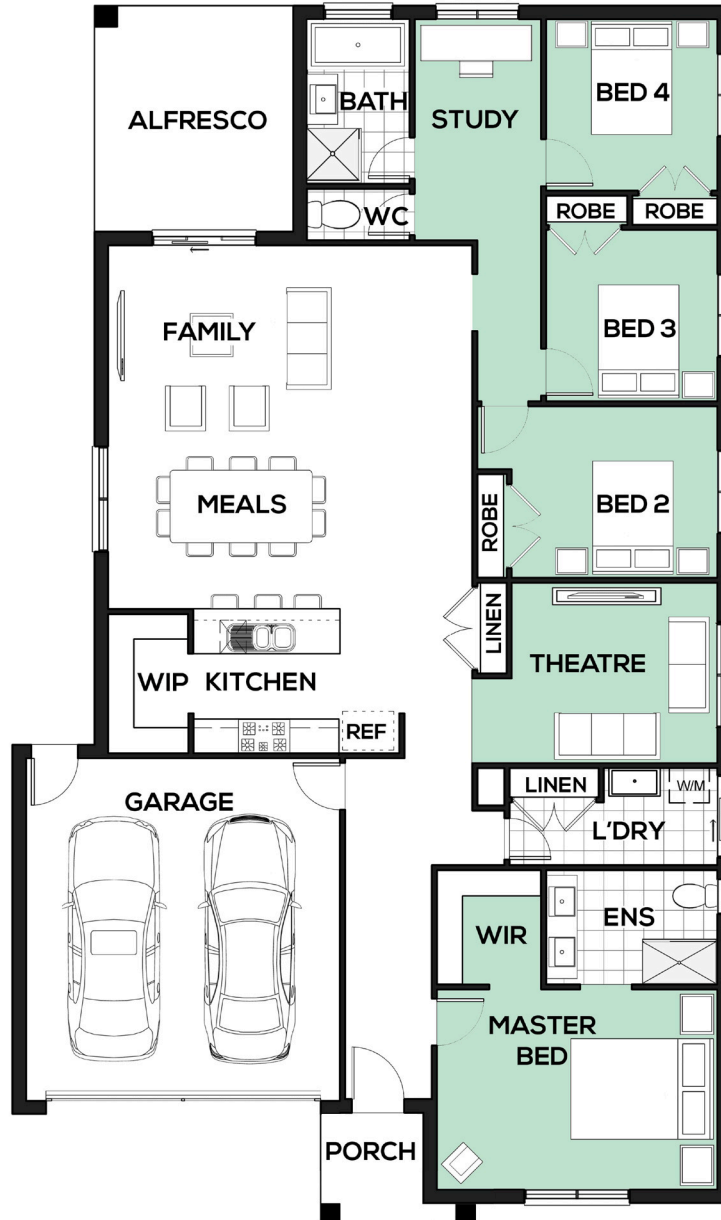

# Orchard 251

DESIGNED TO SUIT

14M X 28M

EXTERIOR WIDTH

12.59M

EXTERIOR LENGTH

20.99M

TOTAL HOUSE AREA

234M<sup>2</sup> / 25.18SQ

Family	3200 x 6100	Study	2200 x 3900	Bed 3	3000 x 3000
Meals	3200 x 6100	Master Bed	4900 x 3500	Bed 4	3000 x 3000
Theatre	3600 x 3200	Bed 2	3600 x 3000	Alfresco	3200 x 4000