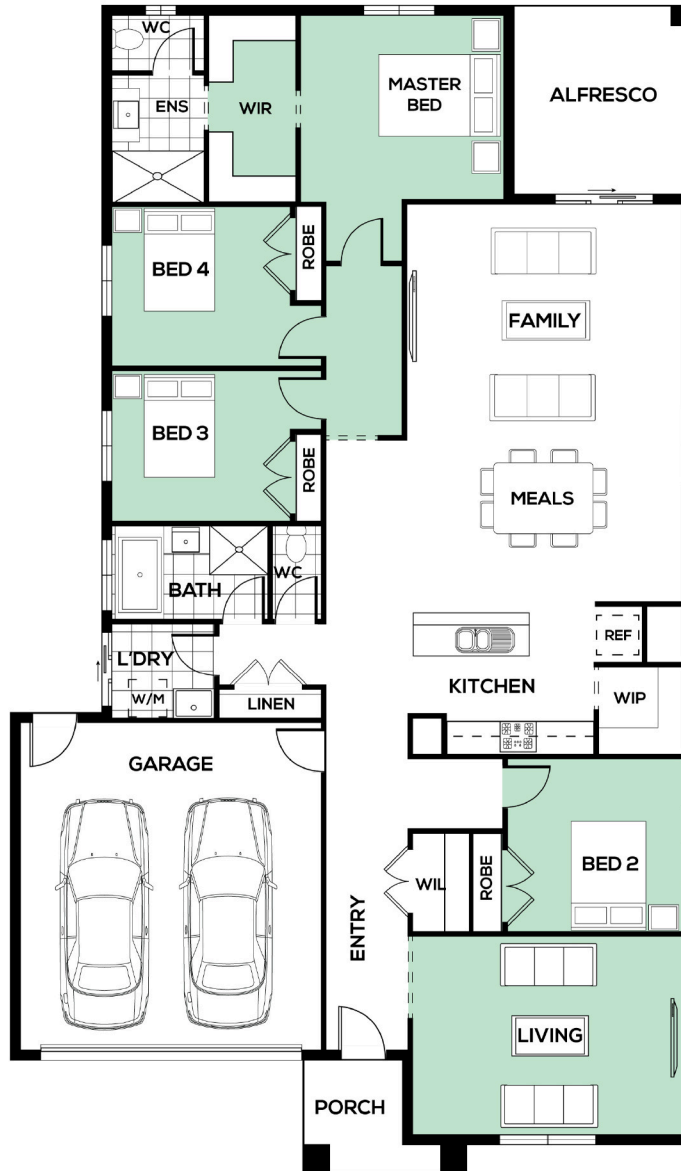

# Armen 253

DESIGNED TO SUIT **14M X 28M**  
 EXTERIOR WIDTH 12.59M  
 EXTERIOR LENGTH 21.46M  
 TOTAL HOUSE AREA 235M<sup>2</sup> / 25.30SQ

Family	5100 x 3630	Master Bed	3700 x 3400	Bed 4	3160 x 2900
Meals	5100 x 3630	Bed 2	3200 x 3200	Alfresco	3280 x 3490
Living	4900 x 3600	Bed 3	3160 x 2800		