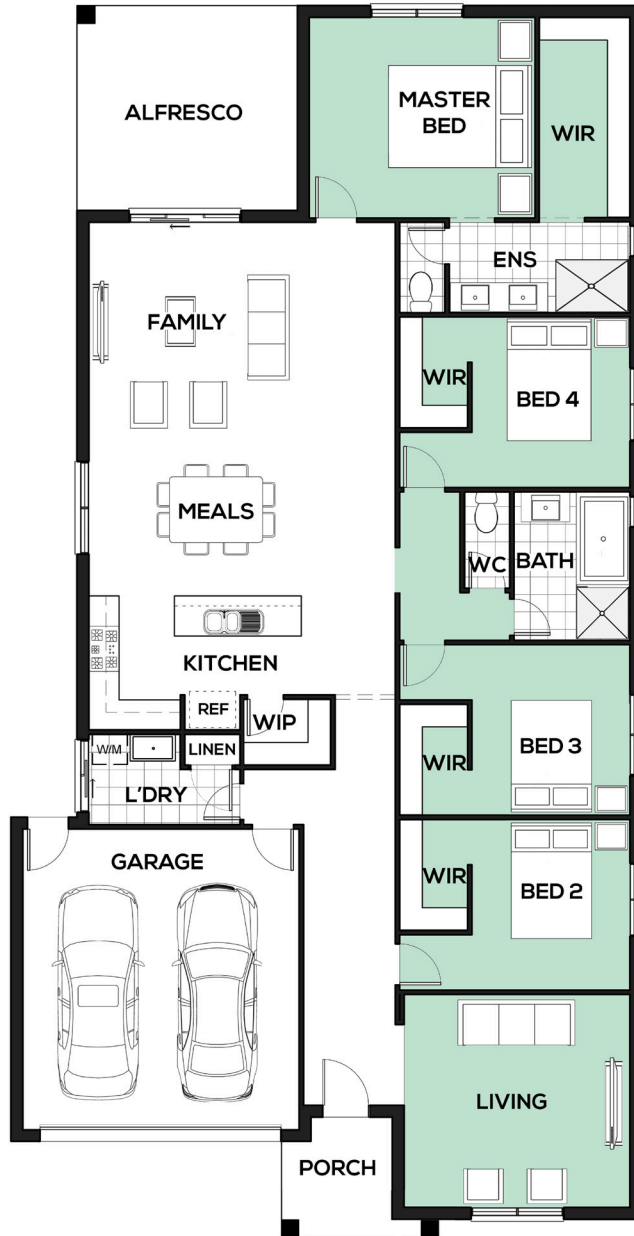

Sonata 288

DESIGNED TO SUIT **14M X 32M**
 EXTERIOR WIDTH 12.59M
 EXTERIOR LENGTH 24.03M
 TOTAL HOUSE AREA 268M² / 28.84SQ

Family	5800 x 3700	Master Bed	4400 x 3800	Bed 4	3100 x 3400
Meals	5800 x 3700	Bed 2	3100 x 3400	Alfresco	4200 x 3900
Lounge	4500 x 4200	Bed 3	3100 x 3400		