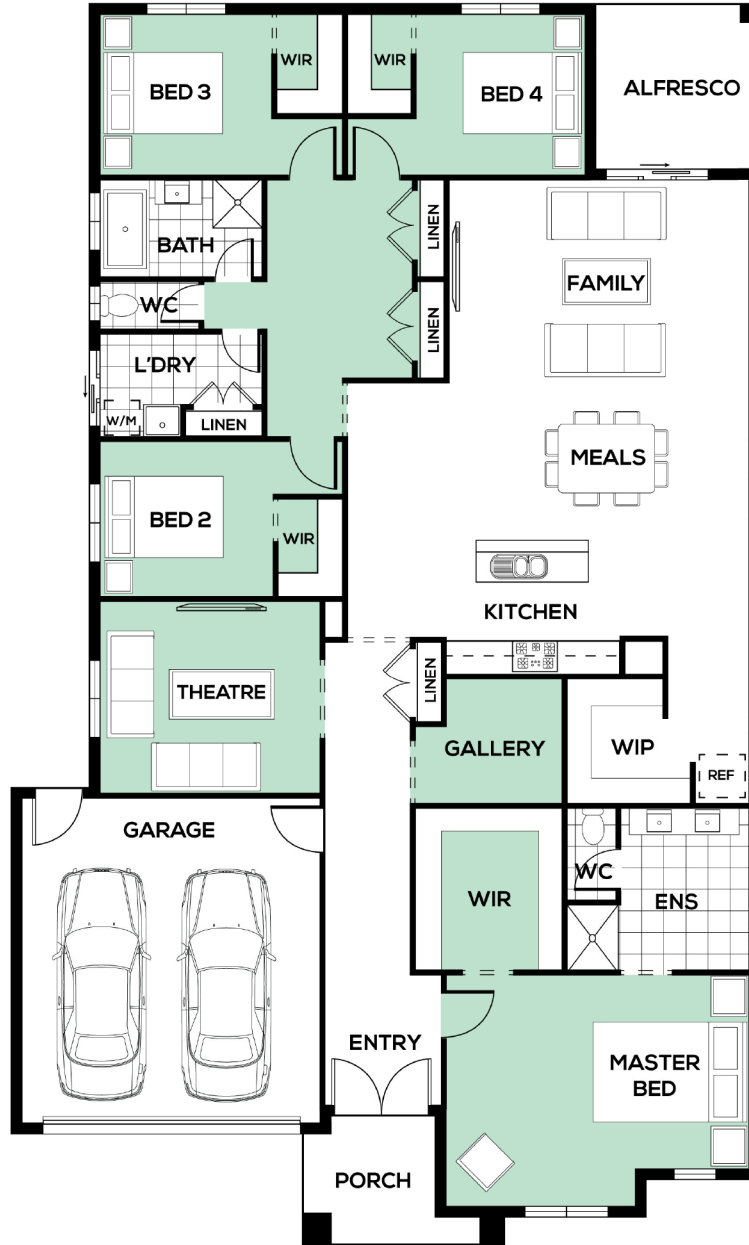

Vergo 310

DESIGNED TO SUIT

16M X 30M

EXTERIOR WIDTH

13.99M

EXTERIOR LENGTH

23.14M

TOTAL HOUSE AREA

288M² / 31.00SQ

Family	5570 x 3360	Master Bed	5600 x 4000	Bed 4	3110 x 3000
Meals	5570 x 3360	Bed 2	3220 x 2900	Alfresco	3080 x 3090
Theatre	4070 x 3600	Bed 3	3220 x 3000		