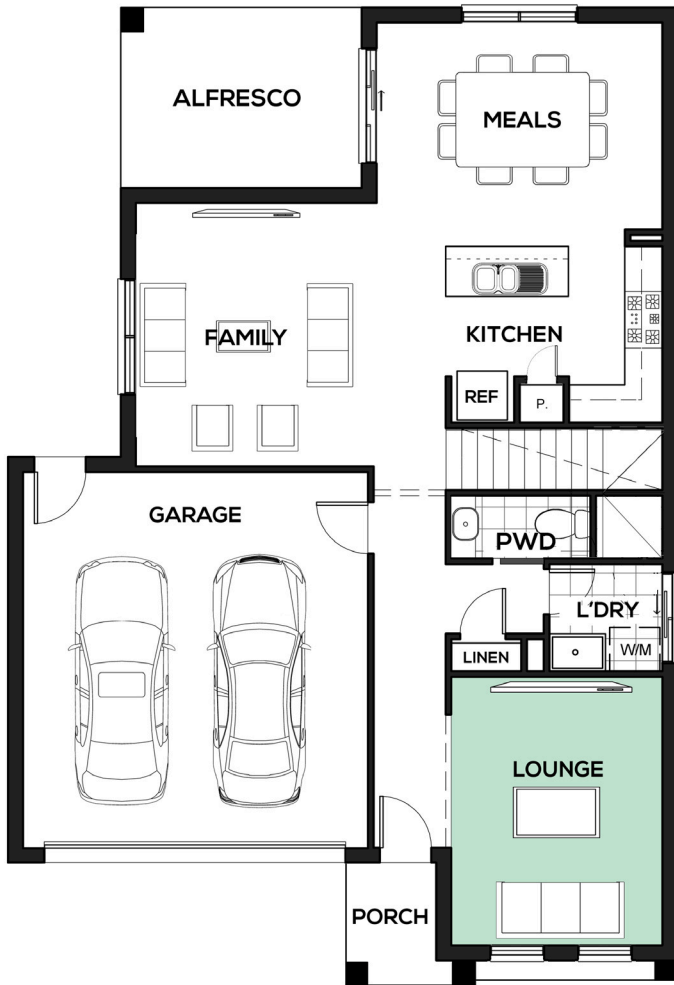

Modena 265

 4
  2.5
  2
  2

DESIGNED TO SUIT

12.5M X 25M

EXTERIOR WIDTH

10.67M

EXTERIOR LENGTH

15.68M

TOTAL HOUSE AREA

245M² / 26.50SQ

Family	3800 x 4500	Master Bed	4600 x 3600	Bed 4	3100 x 3400
Meals	5000 x 3000	Bed 2	3400 x 3600	Alfresco	3800 x 3200
Living	3400 x 4300	Bed 3	3700 x 3400		