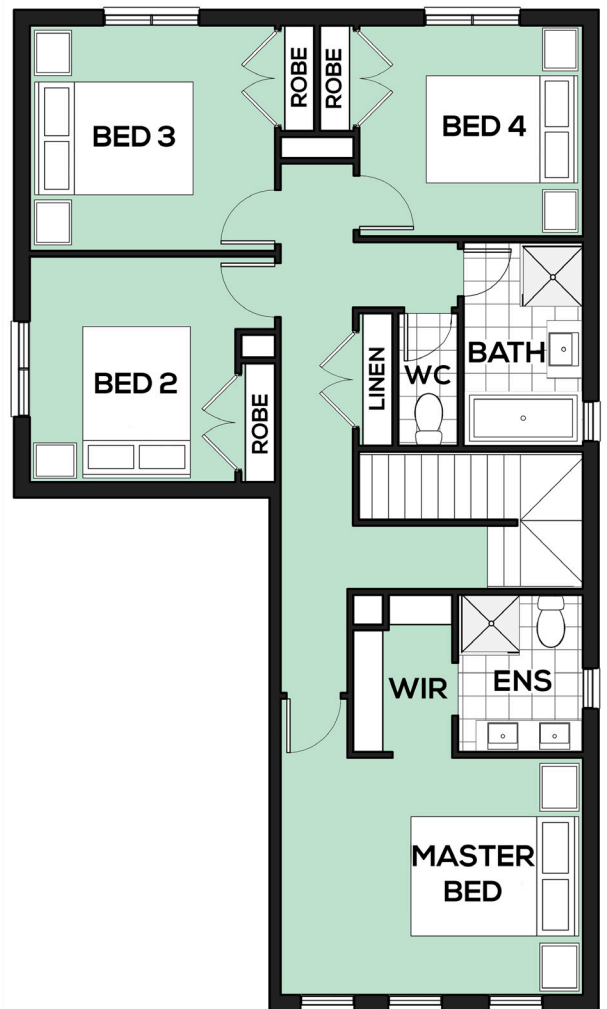

Modena 265

 4
  2.5
  2
  2

DESIGNED TO SUIT

12.5M X 25M

EXTERIOR WIDTH

10.67M

EXTERIOR LENGTH

15.68M

TOTAL HOUSE AREA

245M² / 26.50SQ

Family	3800 x 4500	Master Bed	4600 x 3600	Bed 4	3100 x 3400
Meals	5000 x 3000	Bed 2	3400 x 3600	Alfresco	3800 x 3200
Living	3400 x 4300	Bed 3	3700 x 3400		