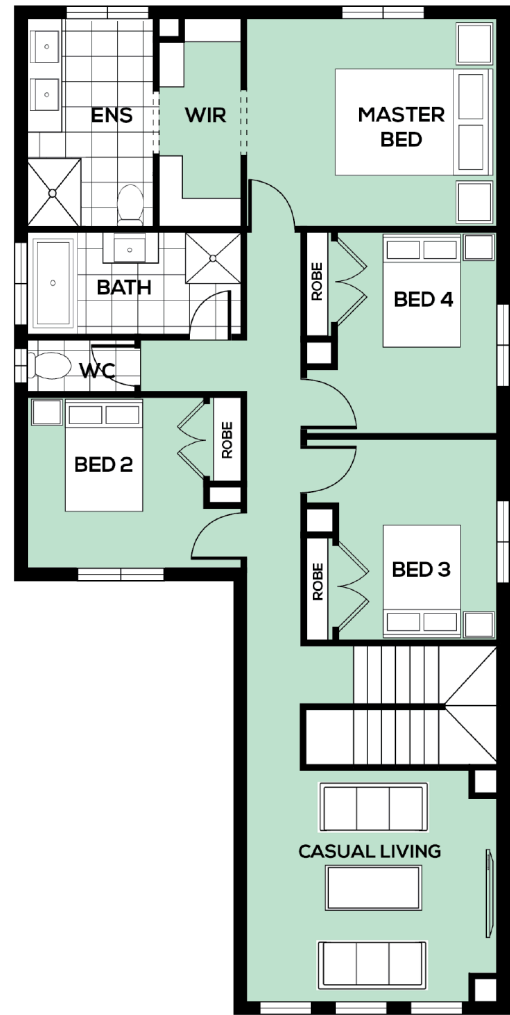

Lebron 307

 4
  2.5
  3
  2

DESIGNED TO SUIT

12.5M X 25M

EXTERIOR WIDTH

10.55M

EXTERIOR LENGTH

18.22M

TOTAL HOUSE AREA

285.8M² / 30.76SQ

Family	4480 x 5580	Living	3100 x 4100	Bed 2	3100 x 3000
Meals	3700 x 3140	Casual Living	4480 x 4100	Bed 3	2800 x 3530
Study	3100 x 3300	Master Bed	4480 x 3660	Bed 4	2800 x 3530