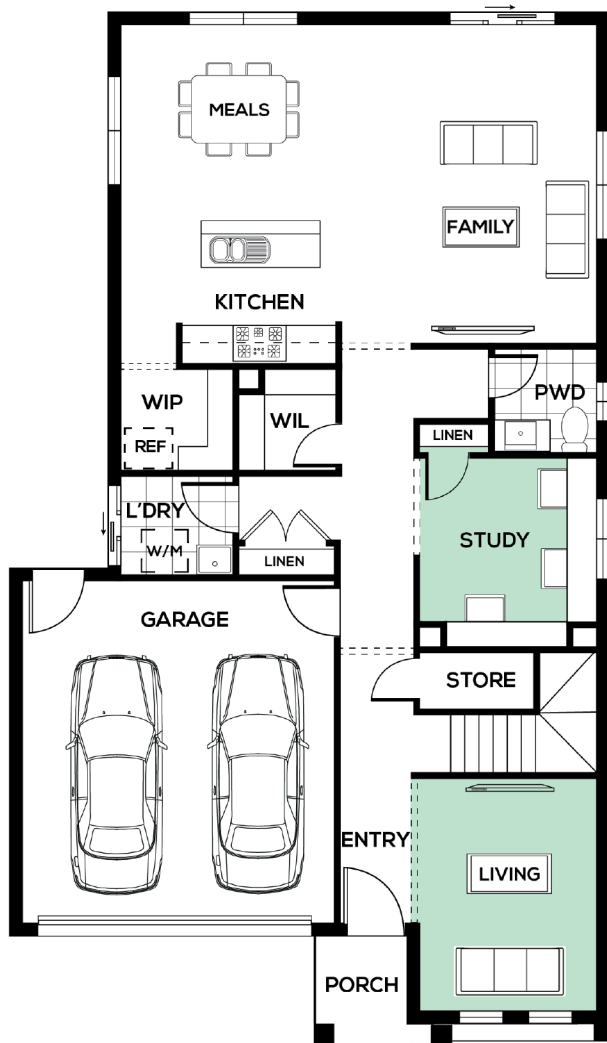

Lebron 307

 4
  2.5
  3
  2

DESIGNED TO SUIT

12.5M X 25M

EXTERIOR WIDTH

10.55M

EXTERIOR LENGTH

18.22M

TOTAL HOUSE AREA

285.8M² / 30.76SQ

Family	4480 x 5580	Living	3100 x 4100	Bed 2	3100 x 3000
Meals	3700 x 3140	Casual Living	4480 x 4100	Bed 3	2800 x 3530
Study	3100 x 3300	Master Bed	4480 x 3660	Bed 4	2800 x 3530