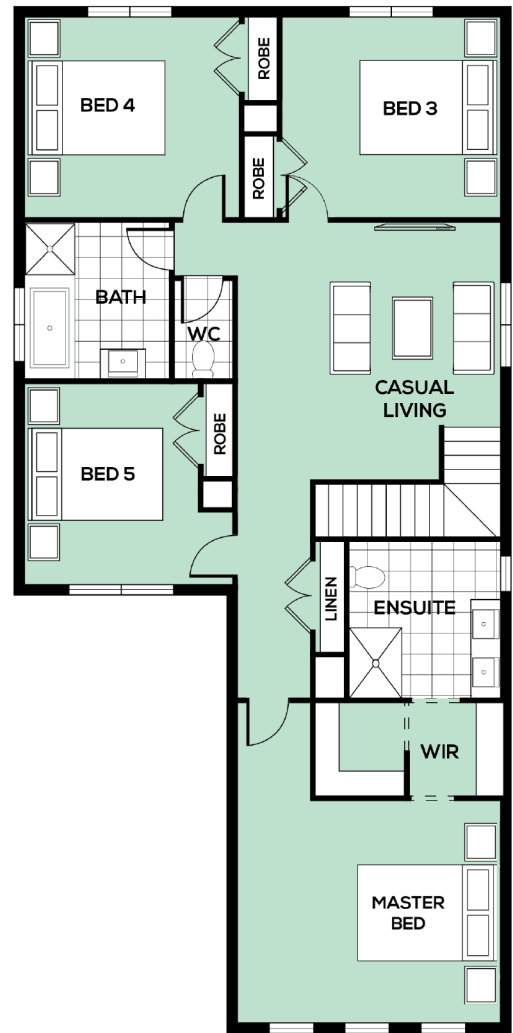

Heidecker 317

 5
  3
  3
  2

DESIGNED TO SUIT **12.5M X 25M**

EXTERIOR WIDTH 10.70M

EXTERIOR LENGTH 18.47M

TOTAL HOUSE AREA 294M² / 31.60SQ

Family	3600 x 5000	Master Bed	4630 x 3900	Guest Bed	3230 x 3000
Meals	4600 x 3140	Bed 3	3860 x 3480	Alfresco	3000 x 3050
Living	3230 x 2910	Bed 4	3770 x 3480		
Casual Living	4630 x 4480	Bed 5	3000 x 3480		