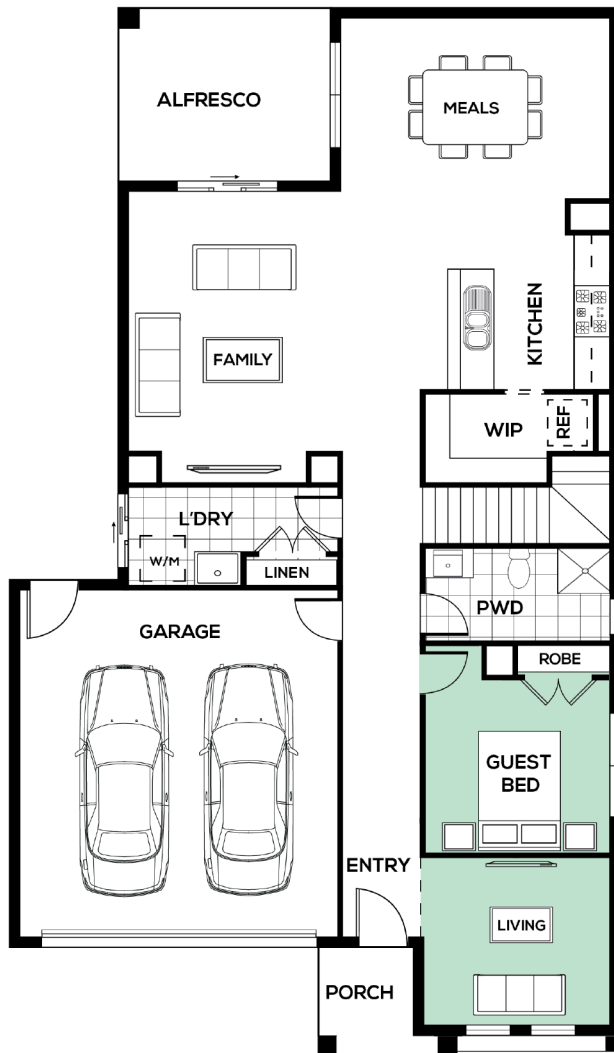

Heidecker 317

 5
  3
  3
  2

DESIGNED TO SUIT **12.5M X 25M**

EXTERIOR WIDTH 10.70M

EXTERIOR LENGTH 18.47M

TOTAL HOUSE AREA 294M² / 31.60SQ

Family	3600 x 5000	Master Bed	4630 x 3900	Guest Bed	3230 x 3000
Meals	4600 x 3140	Bed 3	3860 x 3480	Alfresco	3000 x 3050
Living	3230 x 2910	Bed 4	3770 x 3480		
Casual Living	4630 x 4480	Bed 5	3000 x 3480		