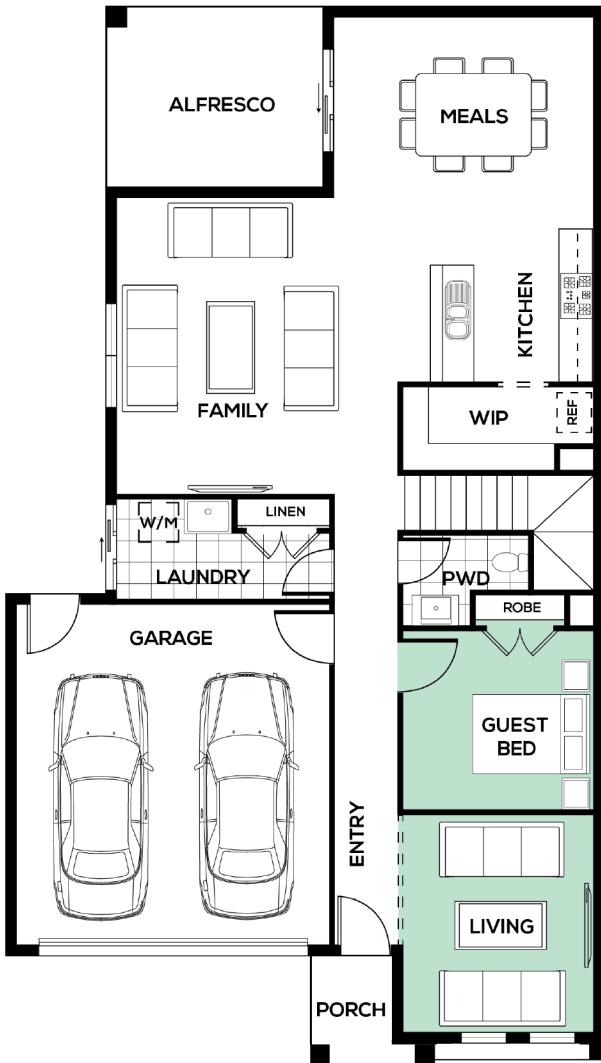

# Senna 338

 5
  2.5
  3
  2

DESIGNED TO SUIT

**12.5M X 28M**

EXTERIOR WIDTH

10.68M

EXTERIOR LENGTH

18.88M

TOTAL HOUSE AREA

313.9M<sup>2</sup> / 33.78SQ

Family	3840 x 5210	Casual Living	3700 x 4170	Bed 5	3100 x 3600
Meals	4560 x 3760	Master Bed	4610 x 4200	Guest Bed	3370 x 3170
Study	3700 x 2000	Bed 3	3410 x 3800	Alfresco	3840 x 3240
Living	3370 x 3800	Bed 4	3700 x 3600		