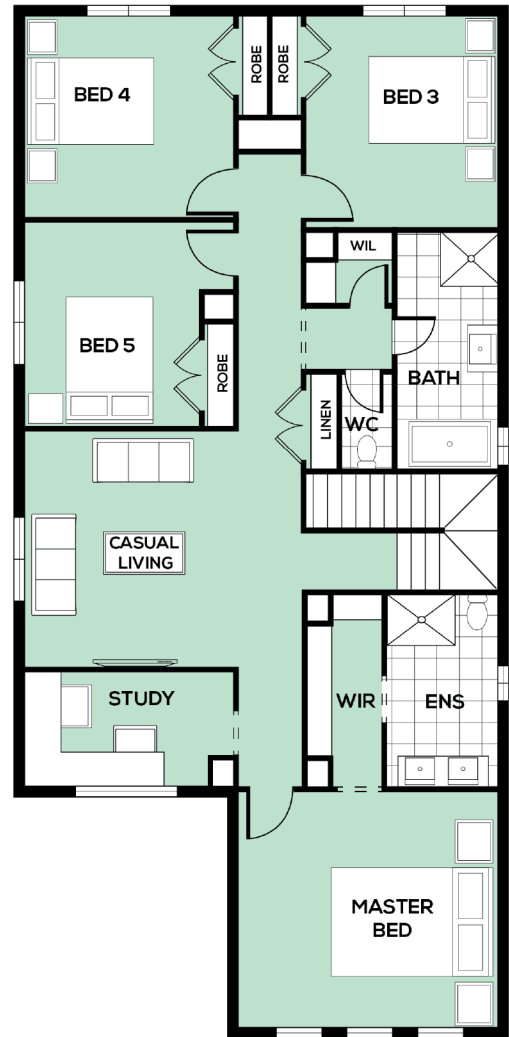

# Senna 338

 5
  2.5
  3
  2

DESIGNED TO SUIT

**12.5M X 28M**

EXTERIOR WIDTH

10.68M

EXTERIOR LENGTH

18.88M

TOTAL HOUSE AREA

313.9M<sup>2</sup> / 33.78SQ

Family	3840 x 5210	Casual Living	3700 x 4170	Bed 5	3100 x 3600
Meals	4560 x 3760	Master Bed	4610 x 4200	Guest Bed	3370 x 3170
Study	3700 x 2000	Bed 3	3410 x 3800	Alfresco	3840 x 3240
Living	3370 x 3800	Bed 4	3700 x 3600		