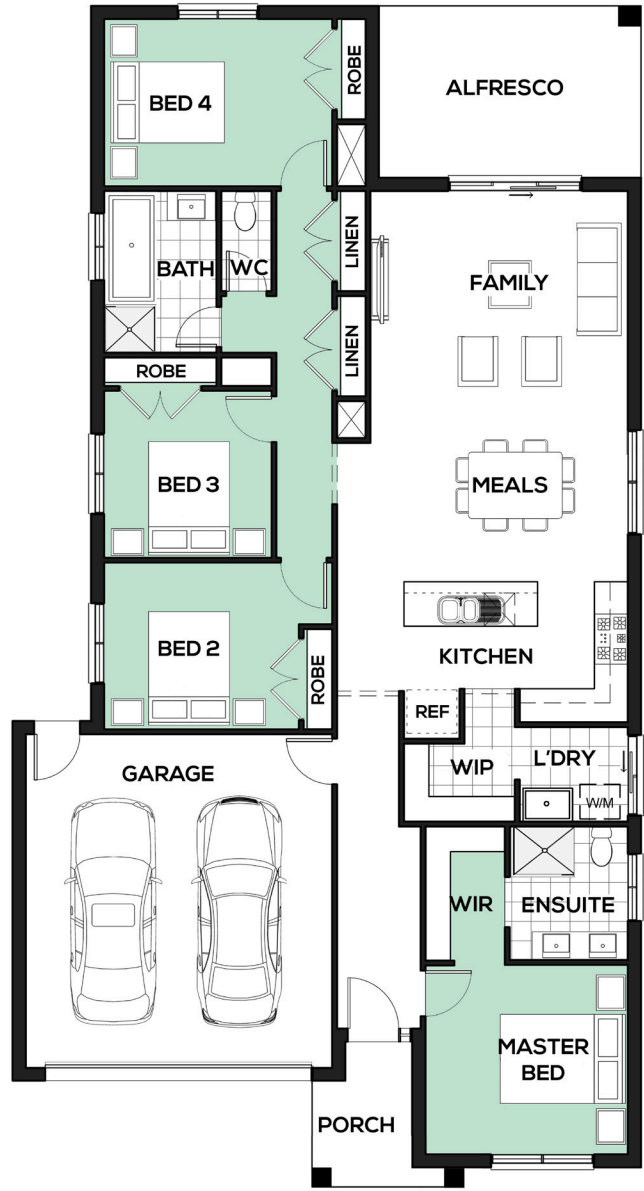

Primrose 224

DESIGNED TO SUIT **12.5M X 28M**
 EXTERIOR WIDTH 11.27M
 EXTERIOR LENGTH 20.79M
 TOTAL HOUSE AREA 209M² / 22.49SQ

Family	4600 x 3500	Bed 2	3500 x 3000	Alfresco	4900 x 3100
Meals	4600 x 3500	Bed 3	3000 x 3000		
Master Bed	3600 x 3400	Bed 4	4100 x 3000		