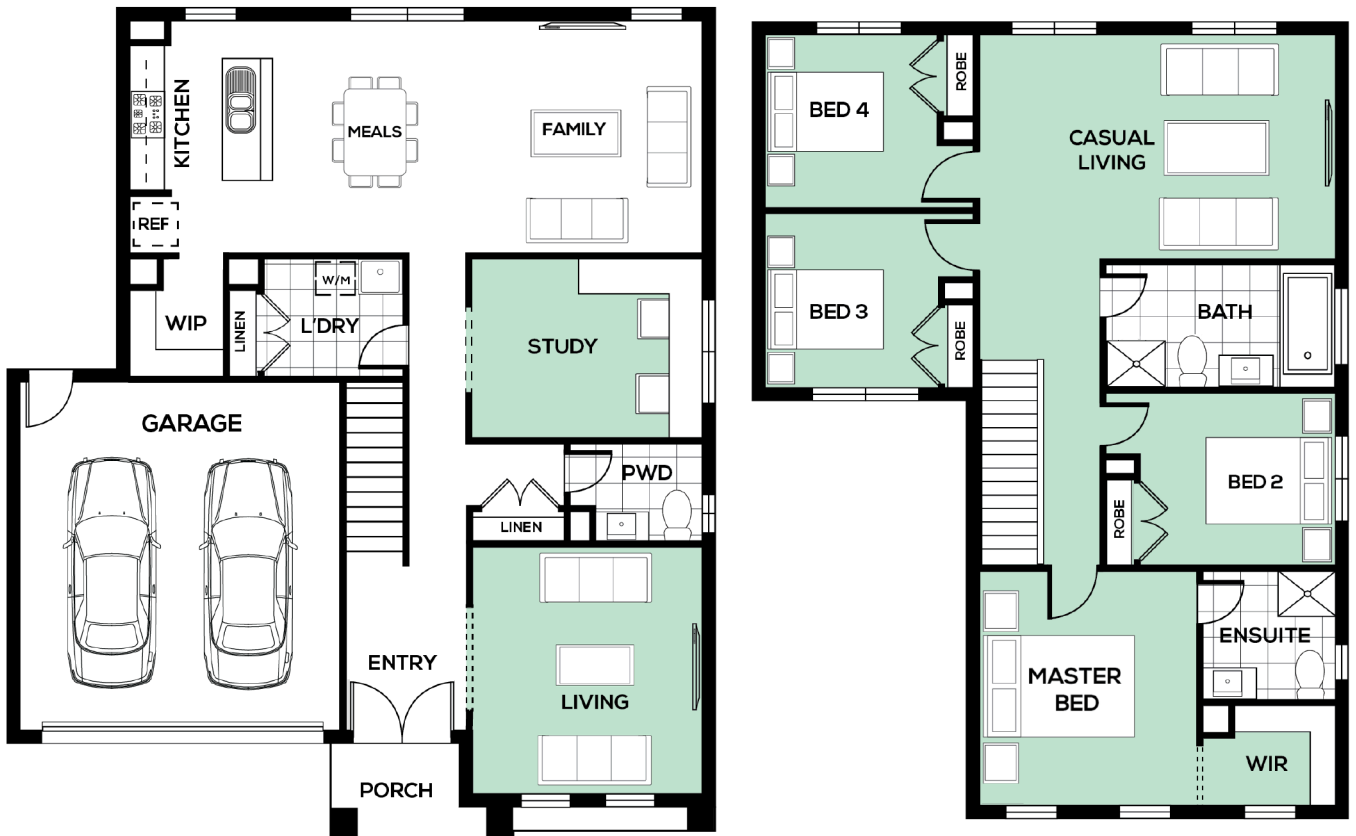

Vettel 287

 4
  2.5
  4
  2

DESIGNED TO SUIT **14M X 25M**
EXTERIOR WIDTH 12.20M
EXTERIOR LENGTH 14.33M
TOTAL HOUSE AREA 266M² / 28.68SQ

Family	4040 x 4000	Living	3950 x 4240	Bed 2	3360 x 3000
Meals	3400 x 4000	Casual Living	6100 x 3890	Bed 3	3000 x 3000
Study	3950 x 3080	Master Bed	3740 x 4000	Bed 4	3000 x 3000