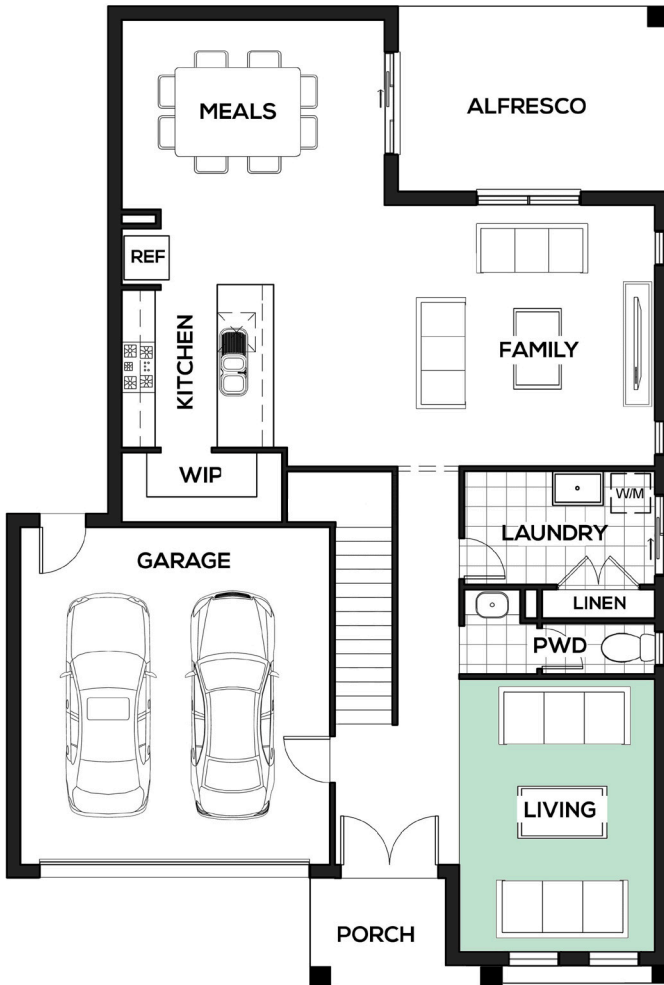

Camille 331

 4
  3
  2
  2

DESIGNED TO SUIT **14M X 25M**
EXTERIOR WIDTH **11.75M**
EXTERIOR LENGTH **16.87M**
TOTAL HOUSE AREA **308M² / 33.15SQ**

Family	4700 x 4600	Casual Living	4500 x 3600	Bed 3	3400 x 3100
Meals	4700 x 3400	Master Bed	3500 x 4000	Bed 4	3800 x 3100
Living	3500 x 4700	Bed 2	3400 x 3100	Alfresco	3800 x 3200