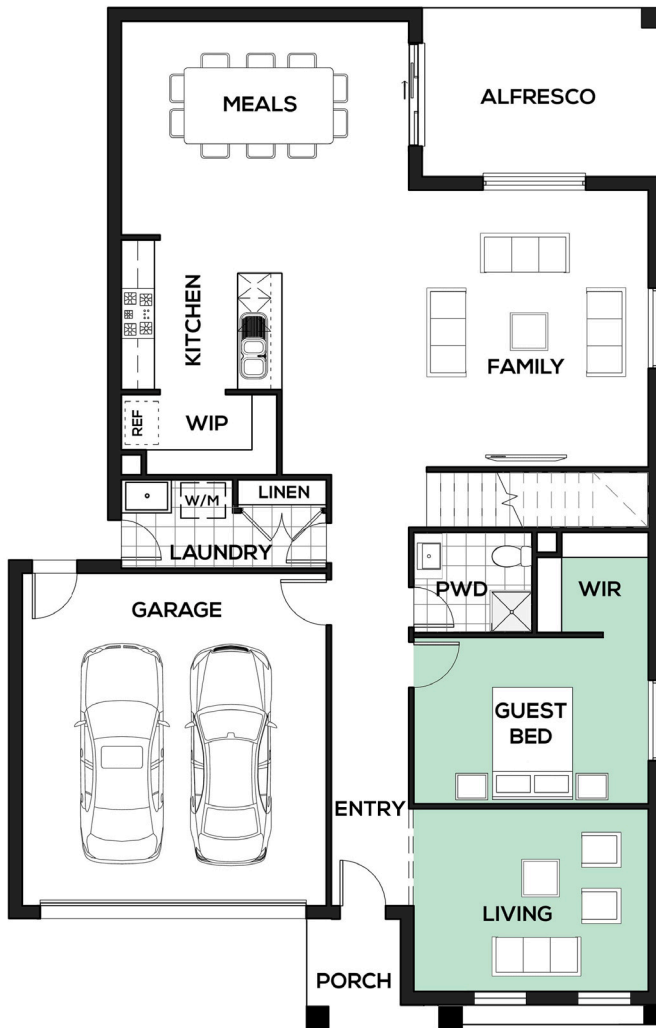

Heidecker 363

 5
  3
  3
  2

DESIGNED TO SUIT

14M X 25M

EXTERIOR WIDTH

11.79M

EXTERIOR LENGTH

18.00M

TOTAL HOUSE AREA

338M² / 36.38SQ

Family	4200 x 5000	Guest Bed	4200 x 3000	Bed 5	3600 x 3500
Meals	5100 x 3900	Master Bed	5700 x 3400	Alfresco	4200 x 3000
Living	4200 x 3300	Bed 3	3100 x 3500		
Casual Living	5700 x 5600	Bed 4	3700 x 3500		