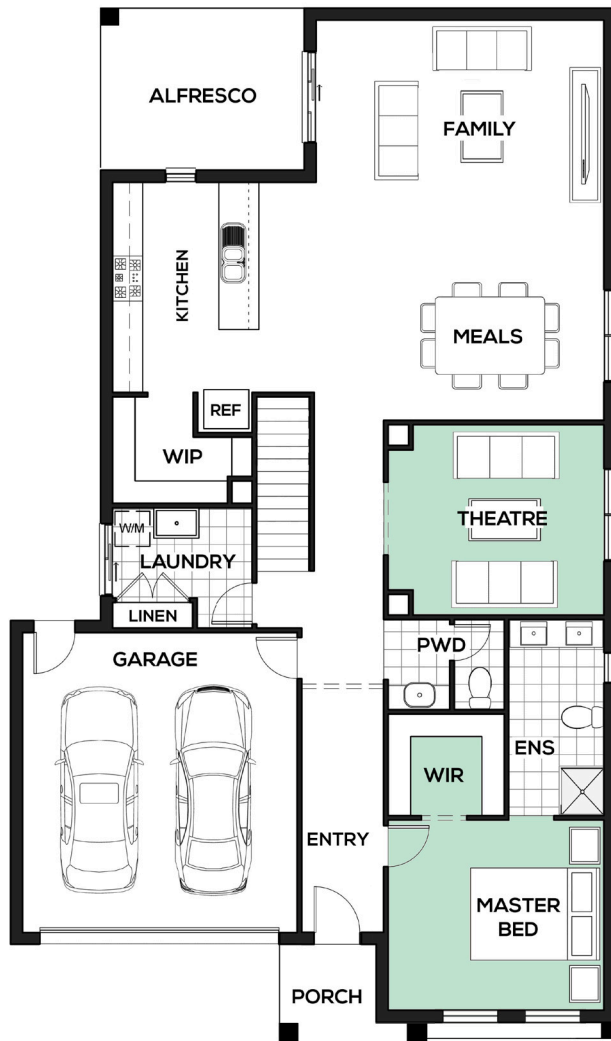

Norfolk 387

 4
  3
  2
  2

DESIGNED TO SUIT

14M X 28M

EXTERIOR WIDTH

12.11M

EXTERIOR LENGTH

20.27M

TOTAL HOUSE AREA

360M² / 38.75SQ

Family	5700 x 4000	Study	2800 x 3600	Bed 4	4100 x 3300
Meals	5700 x 4000	Master Bed	4300 x 3800	Alfresco	4100 x 3300
Theatre	4300 x 3800	Bed 2	4300 x 3300		
Rumpus	5800 x 4000	Bed 3	4100 x 3300		