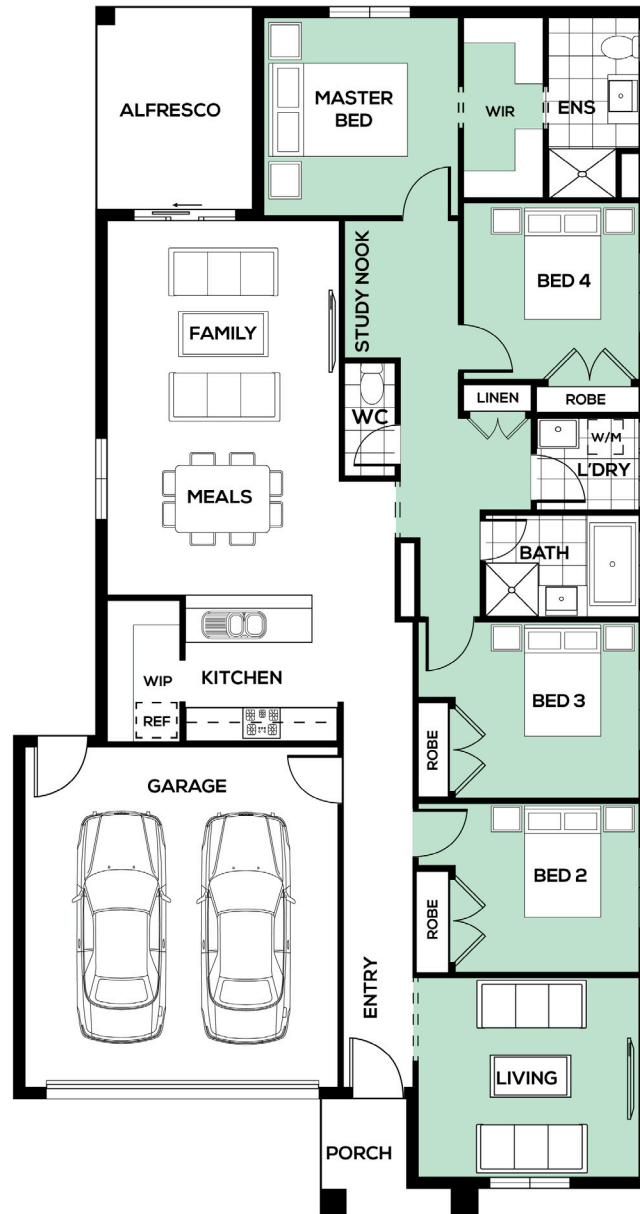

Aliko 226

DESIGNED TO SUIT

12.5M X 28M

EXTERIOR WIDTH

11.27M

EXTERIOR LENGTH

21.37M

TOTAL HOUSE AREA

210M² / 22.59SQ

Family	4080 x 3300	Master Bed	3400 x 3500	Bed 4	3100 x 3000
Meals	4080 x 3300	Bed 2	3260 x 3000	Alfresco	2800 x 3600
Living	3860 x 3500	Bed 3	3260 x 3100		