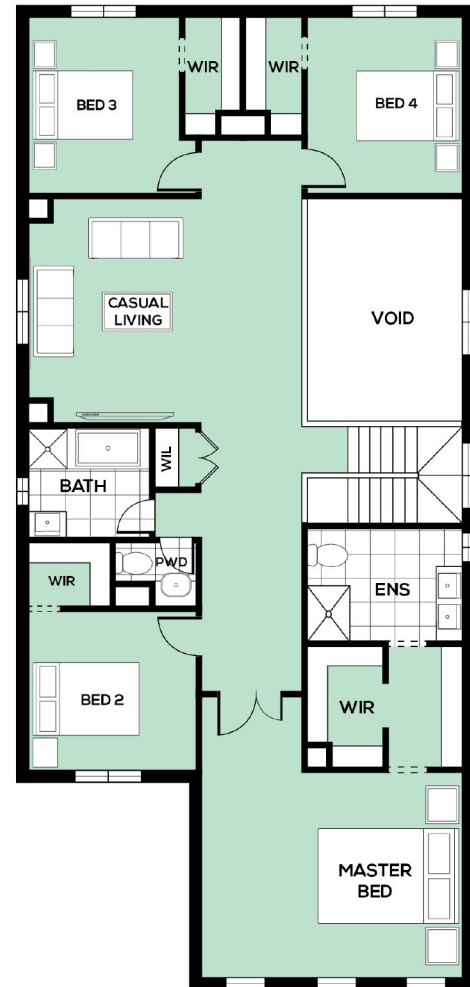

# Brady 444

 4
  3
  4
  2

DESIGNED TO SUIT

**14M X 30M**

EXTERIOR WIDTH

11.75M

EXTERIOR LENGTH

21.84M

TOTAL HOUSE AREA

412M<sup>2</sup> / 44.37SQ

Family	4560 x 4840	Casual Living	4900 x 4840	Bed 4	3370 x 3910
Meals	4670 x 6440	Master Bed	5680 x 4500	Alfresco	4800 x 4000
Study	3250 x 3100	Bed 2	3700 x 3480		
Living	3550 x 4000	Bed 3	3370 x 3910		