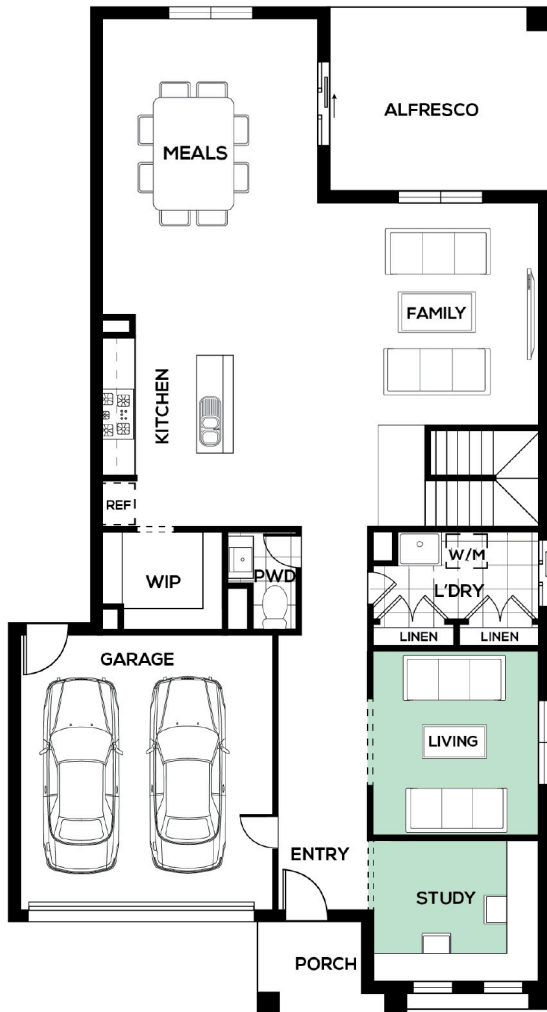

# Brady 444

 4
  3
  4
  2

DESIGNED TO SUIT

**14M X 30M**

EXTERIOR WIDTH

11.75M

EXTERIOR LENGTH

21.84M

TOTAL HOUSE AREA

412M<sup>2</sup> / 44.37SQ

Family	4560 x 4840	Casual Living	4900 x 4840	Bed 4	3370 x 3910
Meals	4670 x 6440	Master Bed	5680 x 4500	Alfresco	4800 x 4000
Study	3250 x 3100	Bed 2	3700 x 3480		
Living	3550 x 4000	Bed 3	3370 x 3910		