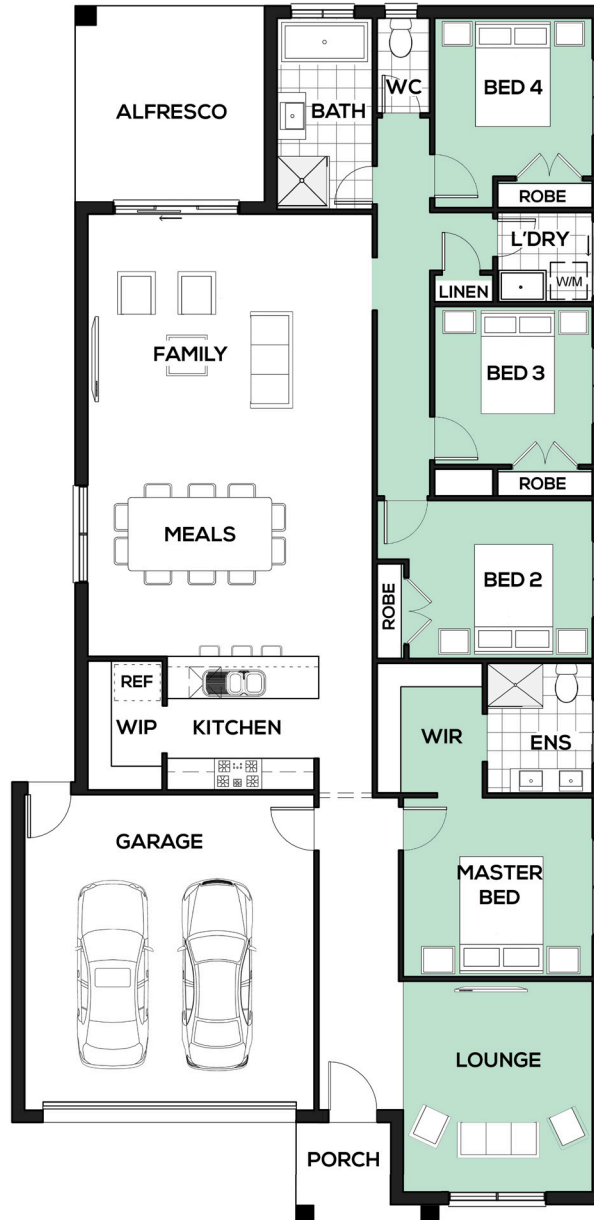

Oakland 238

DESIGNED TO SUIT

12.5M X 30M

EXTERIOR WIDTH

11.27M

EXTERIOR LENGTH

22.29M

TOTAL HOUSE AREA

222M² / 23.89SQ

Family	5100 x 4300	Master Bed	3600 x 3400	Bed 4	3000 x 2900
Meals	5100 x 4300	Bed 2	3500 x 3000	Alfresco	3300 x 3600
Lounge	3600 x 3700	Bed 3	3000 x 2900		