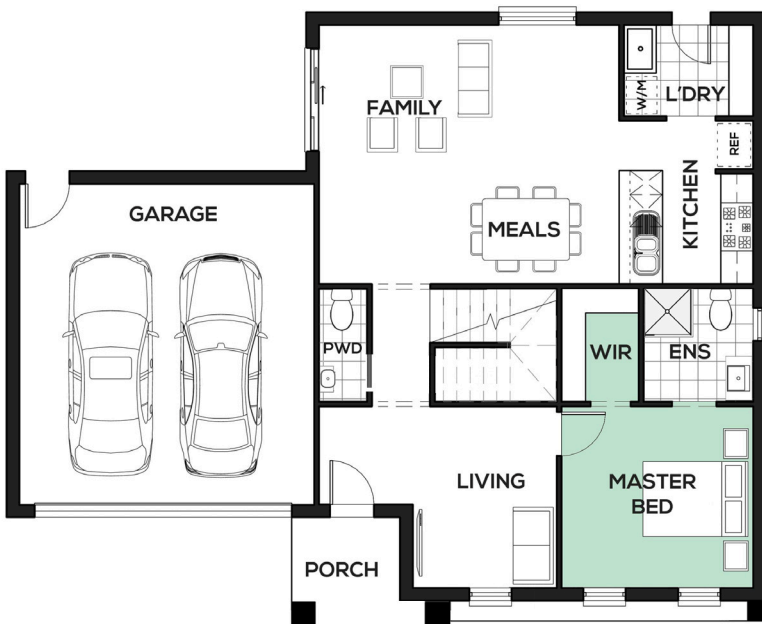

Cosmo 224

 4
  3
  2
  2

DESIGNED TO SUIT

16M X 16M

EXTERIOR WIDTH

14.19M

EXTERIOR LENGTH

10.52M

TOTAL HOUSE AREA

209M² / 22.49SQ

| | | | | | |
|--------|-------------|---------------|-------------|-------|-------------|
| Family | 2800 x 4800 | Casual Living | 2700 x 3400 | Bed 3 | 3100 x 3000 |
| Meals | 2800 x 4800 | Master Bed | 3600 x 3400 | Bed 4 | 3000 x 3400 |
| Living | 2700 x 3400 | Bed 2 | 3100 x 3000 | | |