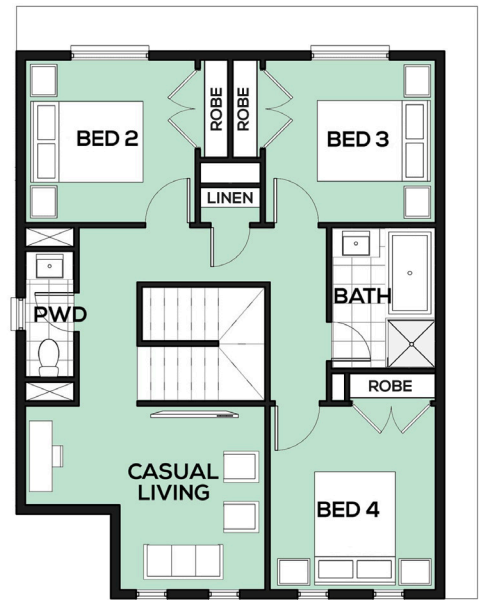

Cosmo 224

 4
  3
  2
  2

DESIGNED TO SUIT

16M X 16M

EXTERIOR WIDTH

14.19M

EXTERIOR LENGTH

10.52M

TOTAL HOUSE AREA

209M² / 22.49SQ

| | | | | | |
|--------|-------------|---------------|-------------|-------|-------------|
| Family | 2800 x 4800 | Casual Living | 2700 x 3400 | Bed 3 | 3100 x 3000 |
| Meals | 2800 x 4800 | Master Bed | 3600 x 3400 | Bed 4 | 3000 x 3400 |
| Living | 2700 x 3400 | Bed 2 | 3100 x 3000 | | |