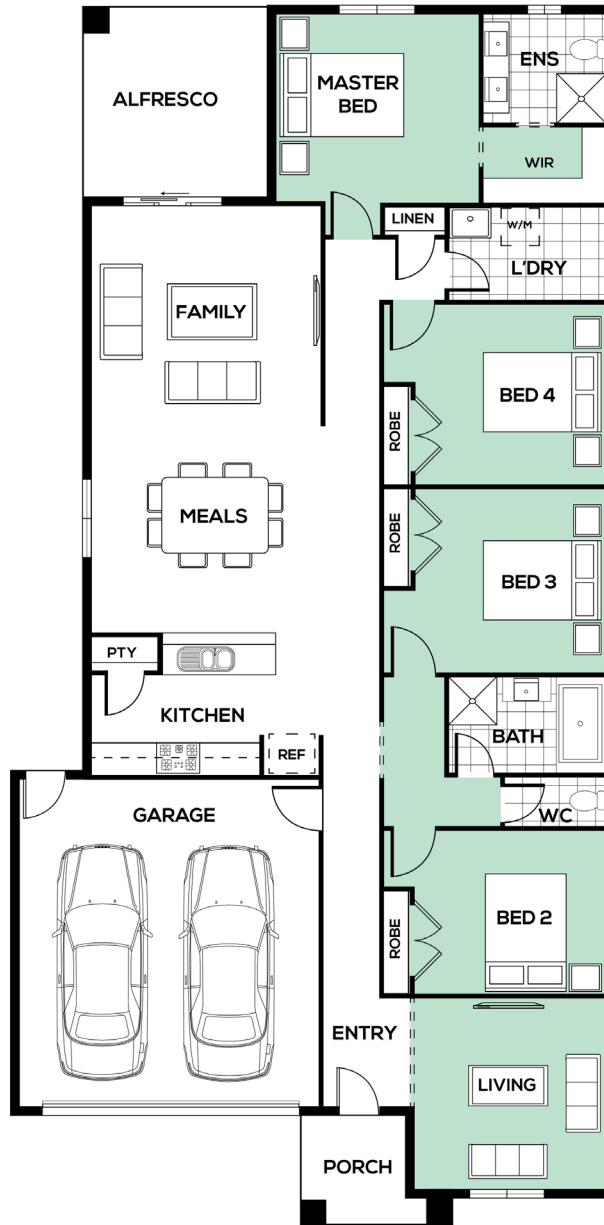

Edelman 241

DESIGNED TO SUIT **12.5M X 30M**
 EXTERIOR WIDTH 11.27M
 EXTERIOR LENGTH 22.64M
 TOTAL HOUSE AREA 224M² / 24.12SQ

Family	4180 x 3920	Master Bed	3740 x 3470	Bed 4	3480 x 3350
Meals	4180 x 3920	Bed 2	3480 x 3000	Alfresco	3400 x 3560
Living	3480 x 3500	Bed 3	3480 x 3350		