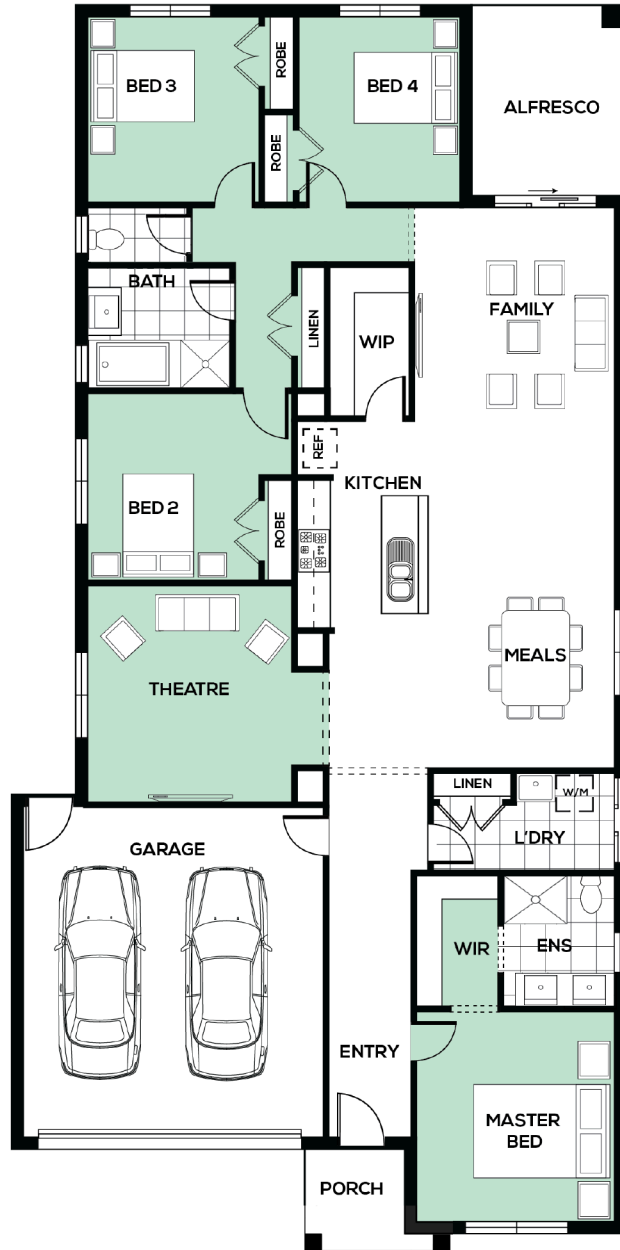

Bellmont 245

DESIGNED TO SUIT

12.5M X 32M

EXTERIOR WIDTH

11.27M

EXTERIOR LENGTH

22.96M

TOTAL HOUSE AREA

228M² / 24.50SQ

| | | | | | |
|---------|-------------|------------|-------------|----------|-------------|
| Family | 3640 x 5000 | Master Bed | 3590 x 3850 | Bed 4 | 3000 x 3400 |
| Meals | 3440 x 5000 | Bed 2 | 3120 x 3400 | Alfresco | 2780 x 3490 |
| Theatre | 4000 x 4000 | Bed 3 | 3120 x 3400 | | |