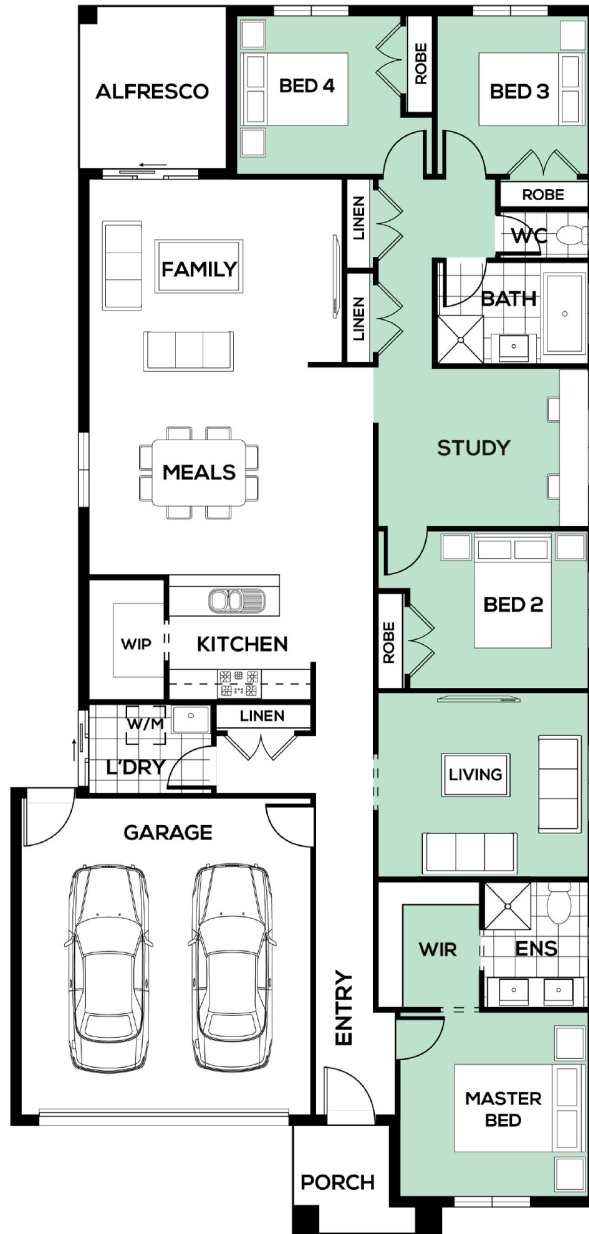

# Kute 249

 4
  2
  3
  2

**DESIGNED TO SUIT** **12.5M X 32M**  
**EXTERIOR WIDTH** 11.27M  
**EXTERIOR LENGTH** 23.38M  
**TOTAL HOUSE AREA** 232M<sup>2</sup> / 24.91SQ

Family	4770 x 3760	Living	4000 x 3500	Bed 3	2900 x 3000
Meals	4770 x 3760	Master Bed	3600 x 3500	Bed 4	3100 x 3000
Study	4000 x 3000	Bed 2	3400 x 3000	Alfresco	2780 x 3100