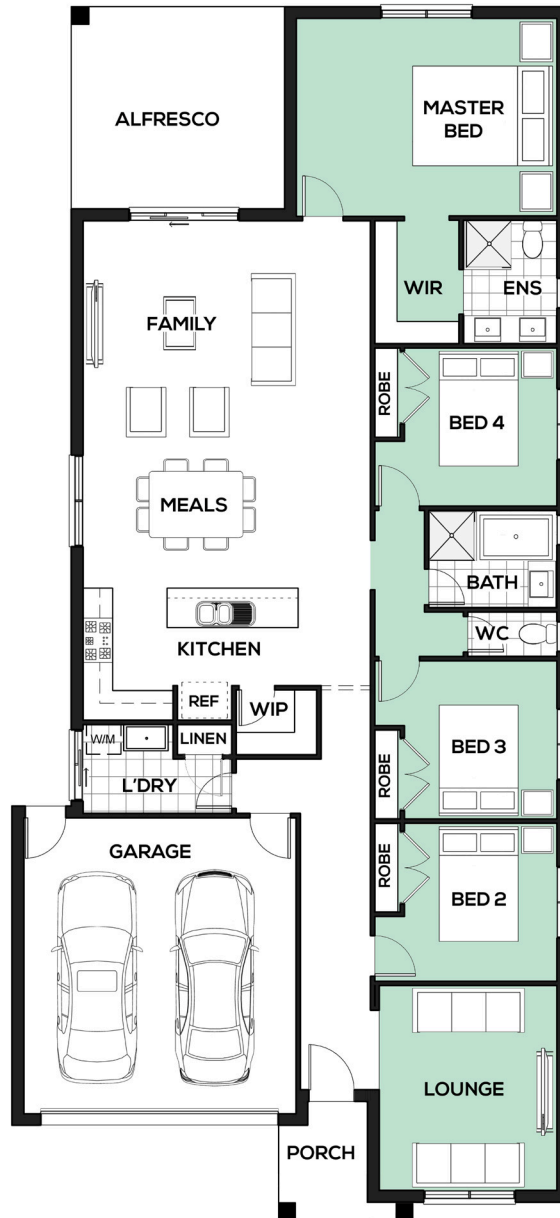

Sonata 256

DESIGNED TO SUIT

12.5M X 32M

EXTERIOR WIDTH

11.27M

EXTERIOR LENGTH

23.73M

TOTAL HOUSE AREA

238M² / 25.61SQ

Family	5700 x 3600	Master Bed	5300 x 3200	Bed 4	3100 x 3100
Meals	5700 x 3600	Bed 2	3100 x 3100	Alfresco	4200 x 3900
Lounge	3600 x 4100	Bed 3	3100 x 3100		